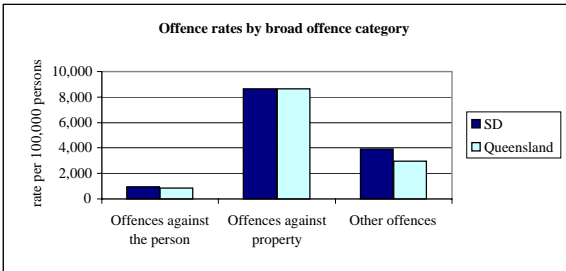

Northern (QLD) Statistical Division (SD)

Demographic Data

Population (2001 ERP)	184,499	Queensland 3,634,488
% Indigenous (1996 Census)	4.1%	2.8%
Median age of population (1996)	32 years	33
Male to female ratio (1996)	1:0.97	1:1.01

Crime Data

Comments

Rates for "offences against the person" and "other offences" were significantly higher than for Queensland as a whole, particularly for "serious assault", "other assault" and "drug offences." Whilst there was no significant difference in total rates of "offences against property", rates for "unlawful entry with intent [into a] shop" and "unlawful entry with intent [into] other" were significantly higher than for the State.

Other offences

Offence Type	SD		Qld
	Number	Rate	Rate
Drug offences	2,718	1,342	970
Prostitution offences	4	2	15
Liquor (excl. drunkenness)	114	56	40
Good order offences	1,465	724	654
Stock related offences	2	1	2
Total other offences	7,906	3,905	2,981