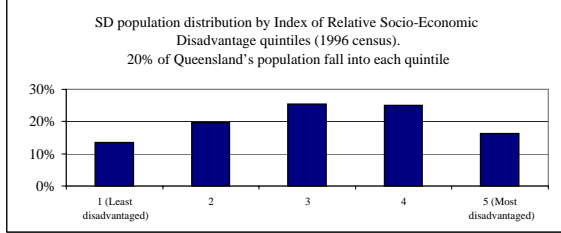

Northern (QLD) Statistical Division (SD)

Demographic Data

Population (2001 ERP)	184,499	Queensland 3,634,488
% Indigenous (1996 Census)	4.1%	2.8%
Median age of population (1996)	32 years	33
Male to female ratio (1996)	1:0.97	1:1.01

Crime Data

Comments

Rates for "offences against the person" and "other offences" were significantly higher than for Queensland as a whole, particularly for "serious assault", "other assault" and "drug offences." Whilst there was no significant difference in total rates of "offences against property", rates for "unlawful entry with intent [into a] shop" and "unlawful entry with intent [into] other" were significantly higher than for the State.