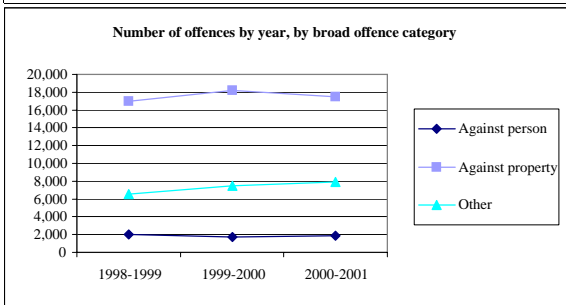

Offences 2000-2001 by type of offence

Rates expressed per 100,000 persons

Offences against property

Offence Type	SD		Qld
	Number	Rate	Rate
Unlawful entry with intent			
Dwelling	2,547	1,258	1,225
Shop	695	343	248
Other	1,732	855	651
Arson	62	31	46
Other property damage	3,693	1,824	1,761
Motor vehicle theft	884	437	568
Stealing from			
Dwelling	601	297	234
Shop	565	279	383
Other	2,761	1,364	1,442
Fraud	1,461	722	765
Handling stolen goods	341	168	169
Total against property	17,461	8,623	8,626

Offences against the person

Offence Type	SD		Qld
	Number	Rate	Rate
Homicide	9	4	6
Serious assault	727	359	305
Other assault	492	243	209
Sexual offences	307	152	163
Armed robbery	44	22	35
Unarmed robbery	50	25	34
Extortion	3	1	2
Kidnapping etc	17	8	10
Other	250	123	103
Total against the person	1899	938	866

Other offences

Offence Type	SD		Qld
	Number	Rate	Rate
Drug offences	2,718	1,342	970
Prostitution offences	4	2	15
Liquor (excl. drunkenness)	114	56	40
Good order offences	1,465	724	654
Stock related offences	2	1	2
Total other offences	7,906	3,905	2,981

These data have been sourced from Queensland Police. All analyses have been undertaken by OESR and any queries should be directed to The Crime Statistics Unit (OESR) on (07) 3224 4126