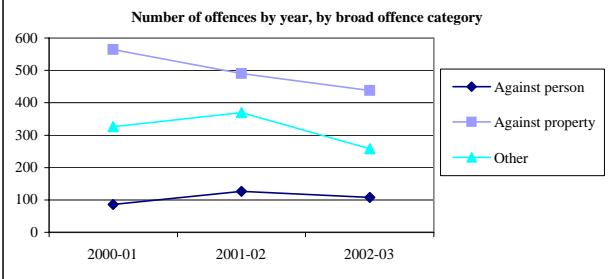

These data have been sourced from Queensland Police. All analyses have been undertaken by OESR and any queries should be directed to the Crime Statistics Unit, OESR, on (07) 3237 1954.