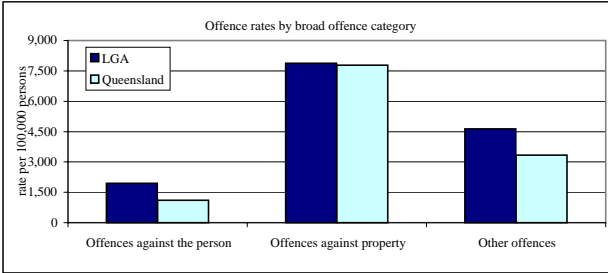

Balonne (S) Local Government Area (LGA)

Demographic Data

Population (2001 ERP)	5,564	Queensland 3,635,121
% Indigenous (2001 Census)	11.8%	2.8%
Median age of population (2001)	32	33
Male to female ratio (2001)	1:0.87	1:1.01
ARIA ¹ Classification	Remote	

¹ Accessibility/Remoteness Index of Australia

Crime Data

Comments

Balonne LGA had higher rates of offences against the person and other offences than the State as a whole, while the rate of property offences was similar to that for Queensland.