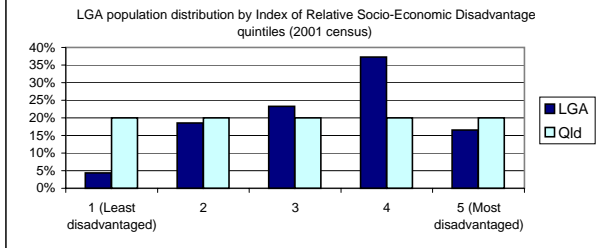

¹ Accessibility/Remoteness Index of Australia

Crime Data

Comments

Balonne LGA had higher rates of offences against the person and other offences than the State as a whole, while the rate of property offences was similar to that for Queensland.