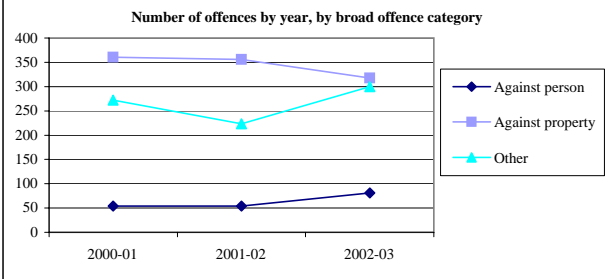

These data have been sourced from Queensland Police. All analyses have been undertaken by OESR and any queries should be directed to the Crime Statistics Unit, OESR, on (07) 3237 1954.