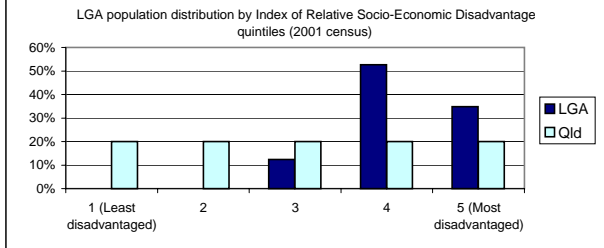

Sarina (S) Local Government Area (LGA)

Demographic Data

Population (2001 ERP)	9,822	Queensland 3,635,121
% Indigenous (2001 Census)	3.5%	2.8%
Median age of population (2001)	36	33
Male to female ratio (2001)	1:0.92	1:1.01
ARIA ¹ Classification	Moderately Accessible	

¹ Accessibility/Remoteness Index of Australia

Crime Data

Comments

The rates of offences against the person and property offences in Sarina LGA were lower than Queensland rates, while the rate of other offences was similar to the corresponding Queensland rate.