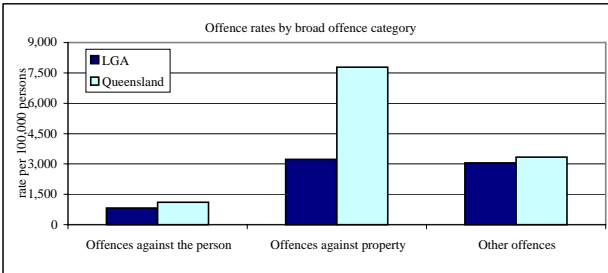

Sarina (S) Local Government Area (LGA)

Demographic Data

Population (2001 ERP)	9,822	Queensland 3,635,121
% Indigenous (2001 Census)	3.5%	2.8%
Median age of population (2001)	36	33
Male to female ratio (2001)	1:0.92	1:1.01
ARIA ¹ Classification	Moderately Accessible	

¹ Accessibility/Remoteness Index of Australia

Crime Data

Comments

The rates of offences against the person and property offences in Sarina LGA were lower than Queensland rates, while the rate of other offences was similar to the corresponding Queensland rate.