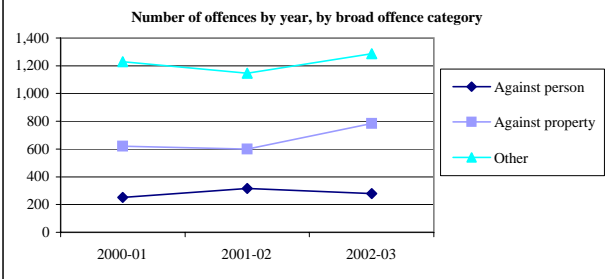

These data have been sourced from Queensland Police. All analyses have been undertaken by OESR and any queries should be directed to the Crime Statistics Unit, OESR, on (07) 3237 1954.