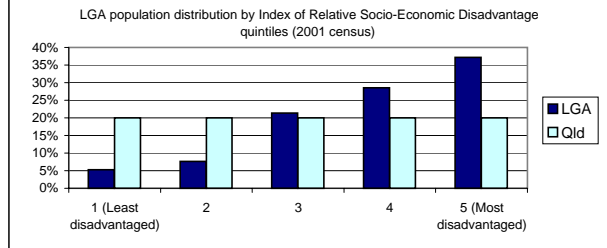

Mareeba (S), Croydon (S), Etheridge (S) Local Government Areas (LGAs)

Demographic Data

Population (2001 ERP)	19,735	Queensland 3,635,121
% Indigenous (2001 Census)	9.8%	2.8%
Median age of population (2001)	37	33
Male to female ratio (2001)	1:0.90	1:1.01
ARIA ¹ Classification	Remote	

¹ Accessibility/Remoteness Index of Australia

Crime Data

Comments

Due to small populations, LGAs have been merged to create this region. Mareeba, Croydon and Etheridge LGAs had higher rates of offences against the person and other offences than the State as a whole, while the rate of property offences was significantly lower than the Queensland rate. Rates of property and other offences in Mareeba, Croydon and Etheridge LGAs have increased significantly since 2001-02.

Crime trends and comparison of rates with Queensland			
Rates expressed per 100,000 persons			
Offences against the person			
	LGA Number	LGA Rate	Qld Rate
2000-01	251	1,232	866
2001-02	317	1,607	1,085
2002-03	280	1,420	1,110
Offences against property			
	LGA Number	LGA Rate	Qld Rate
2000-01	621	3,045	8,626
2001-02	599	3,035	8,094
2002-03	784	3,974	7,787
Other offences			
	LGA Number	LGA Rate	Qld Rate
2000-01	1,230	6,034	2,981
2001-02	1,147	5,814	2,866
2002-03	1,287	6,520	3,331