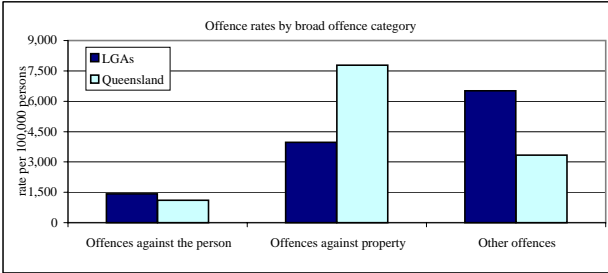

Mareeba (S), Croydon (S), Etheridge (S) Local Government Areas (LGAs)

Demographic Data

Population (2001 ERP)	19,735	Queensland 3,635,121
% Indigenous (2001 Census)	9.8%	2.8%
Median age of population (2001)	37	33
Male to female ratio (2001)	1:0.90	1:1.01
ARIA ¹ Classification	Remote	

¹ Accessibility/Remoteness Index of Australia

Crime Data

Comments

Due to small populations, LGAs have been merged to create this region. Mareeba, Croydon and Etheridge LGAs had higher rates of offences against the person and other offences than the State as a whole, while the rate of property offences was significantly lower than the Queensland rate. Rates of property and other offences in Mareeba, Croydon and Etheridge LGAs have increased significantly since 2001-02.