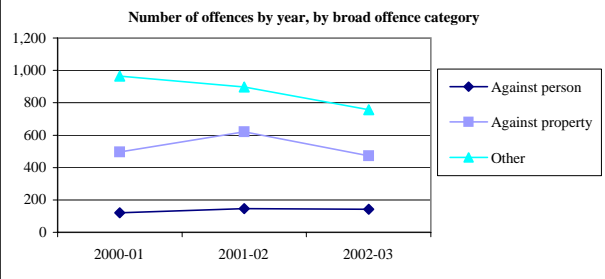

These data have been sourced from Queensland Police. All analyses have been undertaken by OESR and any queries should be directed to the Crime Statistics Unit, OESR, on (07) 3237 1954.