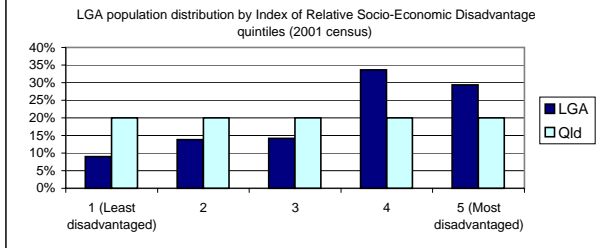

Cardwell (S) Local Government Area (LGA)

Demographic Data

Population (2001 ERP)	10,774	Queensland 3,635,121
% Indigenous (2001 Census)	6.1%	2.8%
Median age of population (2001)	38	33
Male to female ratio (2001)	1:0.90	1:1.01
ARIA ¹ Classification	Moderately Accessible	

¹ Accessibility/Remoteness Index of Australia

Crime Data

Comments

Cardwell LGA had a rate of offences against the person similar to Queensland's, while the rate of property offences was significantly lower. However, the rate of other offences in Cardwell LGA was significantly higher than the Queensland rate. The rates of property and other offences in Cardwell LGA have decreased significantly since 2001-02.