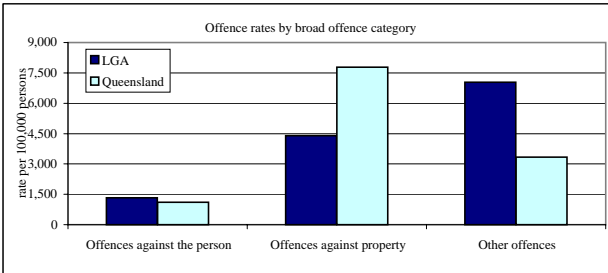

Cardwell (S) Local Government Area (LGA)

Demographic Data

Population (2001 ERP)	10,774	Queensland 3,635,121
% Indigenous (2001 Census)	6.1%	2.8%
Median age of population (2001)	38	33
Male to female ratio (2001)	1:0.90	1:1.01
ARIA ¹ Classification	Moderately Accessible	

¹ Accessibility/Remoteness Index of Australia

Crime Data

Comments

Cardwell LGA had a rate of offences against the person similar to Queensland's, while the rate of property offences was significantly lower. However, the rate of other offences in Cardwell LGA was significantly higher than the Queensland rate. The rates of property and other offences in Cardwell LGA have decreased significantly since 2001-02.