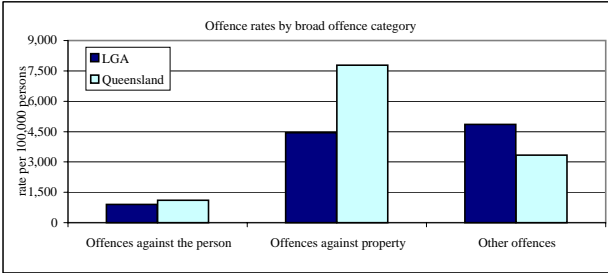

Atherton (S) Local Government Area (LGA)

Demographic Data

Population (2001 ERP)	10,611	Queensland 3,635,121
% Indigenous (2001 Census)	5.0%	2.8%
Median age of population (2001)	39	33
Male to female ratio (2001)	1:1.03	1:1.01
ARIA ¹ Classification	Moderately Accessible	

¹ Accessibility/Remoteness Index of Australia

Crime Data

Comments

Atherton LGA had a rate of offences against the person similar to Queensland's, while the rate of property offences was significantly lower. However, the rate of other offences in Atherton LGA was significantly higher than the Queensland rate. The rate of other offences in Atherton LGA has increased significantly since 2001-02.