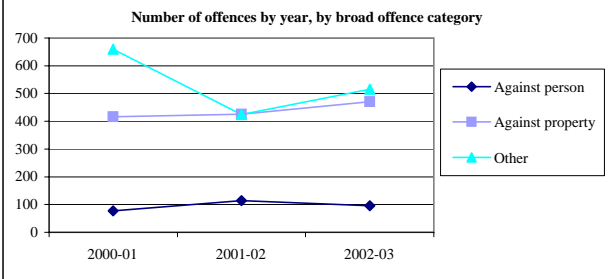

¹ Accessibility/Remoteness Index of Australia

Crime Data

Comments

Atherton LGA had a rate of offences against the person similar to Queensland's, while the rate of property offences was significantly lower. However, the rate of other offences in Atherton LGA was significantly higher than the Queensland rate. The rate of other offences in Atherton LGA has increased significantly since 2001-02.

Crime trends and comparison of rates with Queensland			
Rates expressed per 100,000 persons			
Offences against the person			
	LGA Number	LGA Rate	Qld Rate
2000-01	77	706	866
2001-02	114	1,074	1,085
2002-03	96	905	1,110
Offences against property			
	LGA Number	LGA Rate	Qld Rate
2000-01	416	3,817	8,626
2001-02	425	4,005	8,094
2002-03	471	4,439	7,787
Other offences			
	LGA Number	LGA Rate	Qld Rate
2000-01	660	6,055	2,981
2001-02	424	3,996	2,866
2002-03	516	4,863	3,331