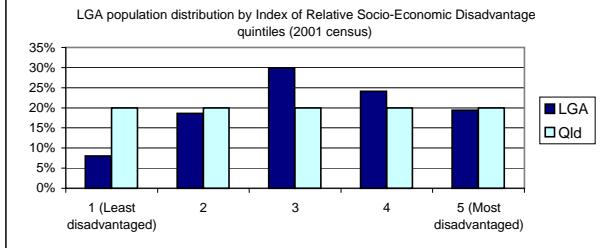

Atherton (S) Local Government Area (LGA)

Demographic Data

Population (2001 ERP)	10,611	Queensland 3,635,121
% Indigenous (2001 Census)	5.0%	2.8%
Median age of population (2001)	39	33
Male to female ratio (2001)	1:1.03	1:1.01
ARIA ¹ Classification	Moderately Accessible	

¹ Accessibility/Remoteness Index of Australia

Crime Data

Comments

Atherton LGA had a rate of offences against the person similar to Queensland's, while the rate of property offences was significantly lower. However, the rate of other offences in Atherton LGA was significantly higher than the Queensland rate. The rate of other offences in Atherton LGA has increased significantly since 2001-02.