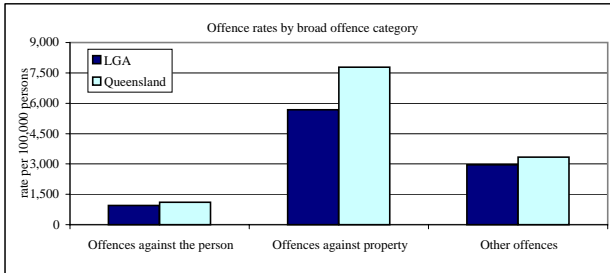

**Warwick (S) Local Government Area (LGA)**

**Demographic Data**

Population (2001 ERP)	<b>21,335</b>	<b>Queensland</b> 3,635,121
% Indigenous (2001 Census)	<b>2.3%</b>	2.8%
Median age of population (2001)	<b>36</b>	33
Male to female ratio (2001)	<b>1:1.00</b>	1:1.01
ARIA <sup>1</sup> Classification	<b>Highly Accessible (2)</b>	

<sup>1</sup> Accessibility/Remoteness Index of Australia

**Crime Data**

**Comments**

The rate of all broad offence types in Warwick LGA were substantially lower than the rates for the entire State.

The rate of property offences in Warwick LGA has increased significantly since 2001-02.