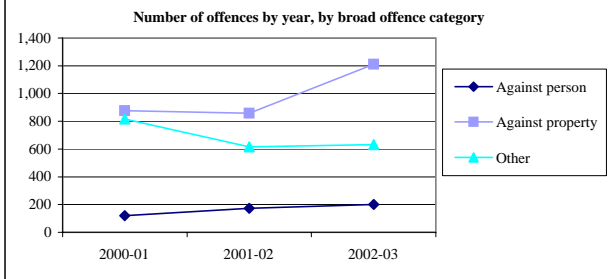

These data have been sourced from Queensland Police. All analyses have been undertaken by OESR and any queries should be directed to the Crime Statistics Unit, OESR, on (07) 3237 1954.