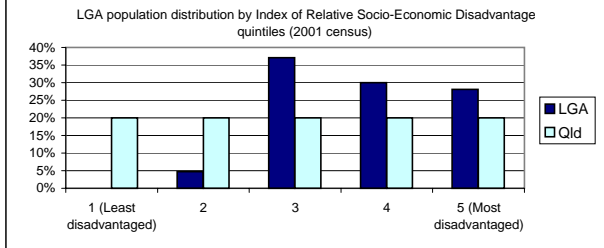

**Warwick (S) Local Government Area (LGA)**

**Demographic Data**

Population (2001 ERP)	<b>21,335</b>	<b>Queensland</b> 3,635,121
% Indigenous (2001 Census)	<b>2.3%</b>	2.8%
Median age of population (2001)	<b>36</b>	33
Male to female ratio (2001)	<b>1:1.00</b>	1:1.01
ARIA <sup>1</sup> Classification	<b>Highly Accessible (2)</b>	

<sup>1</sup> Accessibility/Remoteness Index of Australia

**Crime Data**

**Comments**

The rate of all broad offence types in Warwick LGA were substantially lower than the rates for the entire State.

The rate of property offences in Warwick LGA has increased significantly since 2001-02.