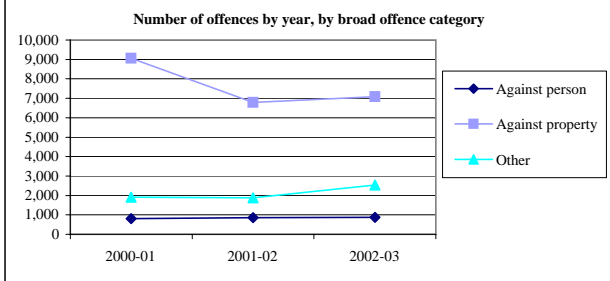

¹ Accessibility/Remoteness Index of Australia

Crime Data

Comments

The rate of offences against the person and other offences in Toowoomba LGA were significantly lower than the rates for the State as a whole. The rate of property offences was similar to the Queensland rate.

The rate of other offences in Toowoomba LGA has increased significantly since 2001-02.

Crime trends and comparison of rates with Queensland			
Rates expressed per 100,000 persons			
Offences against the person			
	LGA	LGA	Qld
	Number	Rate	Rate
2000-01	806	910	866
2001-02	856	952	1,085
2002-03	865	962	1,110
Offences against property			
	LGA	LGA	Qld
	Number	Rate	Rate
2000-01	9,055	10,221	8,626
2001-02	6,787	7,547	8,094
2002-03	7,081	7,874	7,787
Other offences			
	LGA	LGA	Qld
	Number	Rate	Rate
2000-01	1,916	2,163	2,981
2001-02	1,879	2,089	2,866
2002-03	2,531	2,815	3,331

Offences by type of offence, 2002-03			
Rates expressed per 100,000 persons			
Offences against the person			
	LGA	LGA	Qld
	Number	Rate	Rate
Homicide	2	2	6
Serious assault	295	328	315
Other assault	190	211	215
Sexual offences	97	107	169
Armed robbery	30	33	40
Unarmed robbery	7	8	15
Extortion	1	1	1
Kidnapping etc	14	15	9
Other	230	255	340
Total against the person	865	962	1,110
Offences against property			
	LGA	LGA	Qld
	Number	Rate	Rate
Unlawful entry with intent			
Dwelling	1,092	1,214	1,023
Shop	238	265	204
Other	520	578	567
Arson	79	88	66
Other property damage	1,289	1,433	1,199
Motor vehicle theft	871	969	1,176
Stealing from			
Dwelling	208	231	223
Shop	541	602	407
Other	1,136	1,263	1,559
Fraud	592	659	727
Handling stolen goods	242	269	176
Total against property	7,081	7,874	7,787
Other offences			
	LGA	LGA	Qld
	Number	Rate	Rate
Drug offences	693	770	1,019
Prostitution offences	1	1	31
Liquor (excl. drunkenness)	26	28	57
Good order offences	318	354	445
Stock related offences	1	1	6
Total other offences	2,531	2,815	3,331