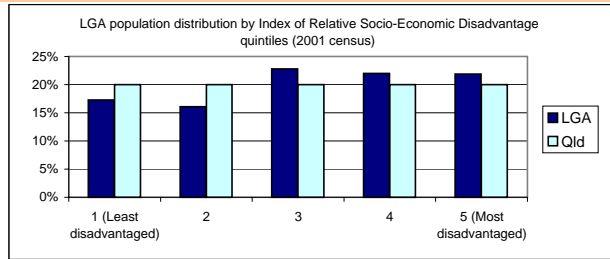

Toowoomba (C) Local Government Area (LGA)

Demographic Data

Population (2001 ERP)	89,928	Queensland 3,635,121
% Indigenous (2001 Census)	2.6%	2.8%
Median age of population (2001)	33	33
Male to female ratio (2001)	1:1.11	1:1.01
ARIA ¹ Classification	Highly Accessible (1)	

¹ Accessibility/Remoteness Index of Australia

Crime Data

Comments

The rate of offences against the person and other offences in Toowoomba LGA were significantly lower than the rates for the State as a whole. The rate of property offences was similar to the Queensland rate.

The rate of other offences in Toowoomba LGA has increased significantly since 2001-02.

Crime trends and comparison of rates with Queensland			
Rates expressed per 100,000 persons			
Offences against the person			
	LGA	LGA	Qld
	Number	Rate	Rate
2000-01	806	910	866
2001-02	856	952	1,085
2002-03	865	962	1,110
Offences against property			
	LGA	LGA	Qld
	Number	Rate	Rate
2000-01	9,055	10,221	8,626
2001-02	6,787	7,547	8,094
2002-03	7,081	7,874	7,787
Other offences			
	LGA	LGA	Qld
	Number	Rate	Rate
2000-01	1,916	2,163	2,981
2001-02	1,879	2,089	2,866
2002-03	2,531	2,815	3,331