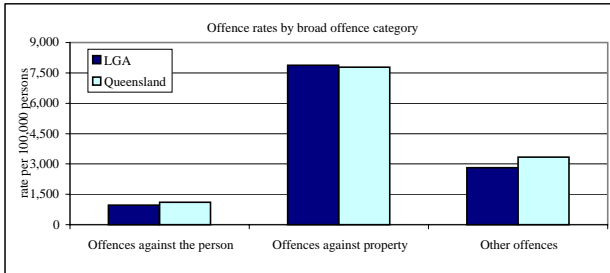

Toowoomba (C) Local Government Area (LGA)

Demographic Data

Population (2001 ERP)	89,928	Queensland 3,635,121
% Indigenous (2001 Census)	2.6%	2.8%
Median age of population (2001)	33	33
Male to female ratio (2001)	1:1.11	1:1.01
ARIA ¹ Classification	Highly Accessible (1)	

¹ Accessibility/Remoteness Index of Australia

Crime Data

Comments

The rate of offences against the person and other offences in Toowoomba LGA were significantly lower than the rates for the State as a whole. The rate of property offences was similar to the Queensland rate.

The rate of other offences in Toowoomba LGA has increased significantly since 2001-02.

Crime trends and comparison of rates with Queensland			
Rates expressed per 100,000 persons			
Offences against the person			
	LGA	LGA	Qld
	Number	Rate	Rate
2000-01	806	910	866
2001-02	856	952	1,085
2002-03	865	962	1,110
Offences against property			
	LGA	LGA	Qld
	Number	Rate	Rate
2000-01	9,055	10,221	8,626
2001-02	6,787	7,547	8,094
2002-03	7,081	7,874	7,787
Other offences			
	LGA	LGA	Qld
	Number	Rate	Rate
2000-01	1,916	2,163	2,981
2001-02	1,879	2,089	2,866
2002-03	2,531	2,815	3,331