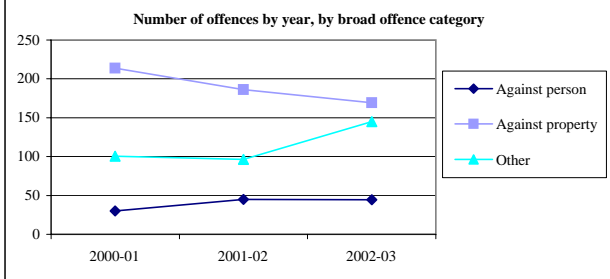

These data have been sourced from Queensland Police. All analyses have been undertaken by OESR and any queries should be directed to the Crime Statistics Unit, OESR, on (07) 3237 1954.