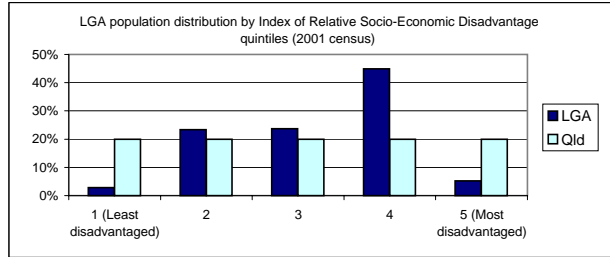

**Pittsworth (S), Millmerran (S) Local Government Areas (LGAs)**

**Demographic Data**

Population (2001 ERP)	<b>8,152</b>	<b>Queensland</b> 3,635,121
% Indigenous (2001 Census)	<b>1.2%</b>	2.8%
Median age of population (2001)	<b>35</b>	33
Male to female ratio (2001)	1:0.99	1:1.01
ARIA <sup>1</sup> Classification	Accessible	

<sup>1</sup> Accessibility/Remoteness Index of Australia

**Crime Data**

**Comments**

Due to small populations, LGAs have been merged to create this region. The rate of all broad offence types in Pittsworth and Millmerran LGAs were substantially lower than the rates for the entire State.

The rate of other offences in Pittsworth and Millmerran LGAs has increased significantly since 2001-02.

Crime trends and comparison of rates with Queensland			
Rates expressed per 100,000 persons			
<b>Offences against the person</b>			
	LGA's	LGA's	Qld
	Number	Rate	Rate
2000-01	30	405	866
2001-02	45	552	1,085
2002-03	45	547	1,110
<b>Offences against property</b>			
	LGA's	LGA's	Qld
	Number	Rate	Rate
2000-01	214	2,887	8,626
2001-02	186	2,285	8,094
2002-03	169	2,076	7,787
<b>Other offences</b>			
	LGA's	LGA's	Qld
	Number	Rate	Rate
2000-01	101	1,358	2,981
2001-02	97	1,184	2,866
2002-03	145	1,777	3,331