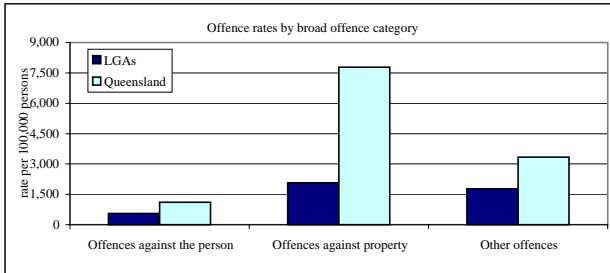

**Pittsworth (S), Millmerran (S) Local Government Areas (LGAs)**

**Demographic Data**

Population (2001 ERP)	<b>8,152</b>	<b>Queensland</b> 3,635,121
% Indigenous (2001 Census)	<b>1.2%</b>	2.8%
Median age of population (2001)	<b>35</b>	33
Male to female ratio (2001)	1:0.99	1:1.01
ARIA <sup>1</sup> Classification	Accessible	

<sup>1</sup> Accessibility/Remoteness Index of Australia

**Crime Data**

**Comments**

Due to small populations, LGAs have been merged to create this region. The rate of all broad offence types in Pittsworth and Millmerran LGAs were substantially lower than the rates for the entire State.

The rate of other offences in Pittsworth and Millmerran LGAs has increased significantly since 2001-02.

Crime trends and comparison of rates with Queensland			
Rates expressed per 100,000 persons			
<b>Offences against the person</b>			
	LGA's	LGA's	Qld
	Number	Rate	Rate
2000-01	30	405	866
2001-02	45	552	1,085
2002-03	45	547	1,110
<b>Offences against property</b>			
	LGA's	LGA's	Qld
	Number	Rate	Rate
2000-01	214	2,887	8,626
2001-02	186	2,285	8,094
2002-03	169	2,076	7,787
<b>Other offences</b>			
	LGA's	LGA's	Qld
	Number	Rate	Rate
2000-01	101	1,358	2,981
2001-02	97	1,184	2,866
2002-03	145	1,777	3,331