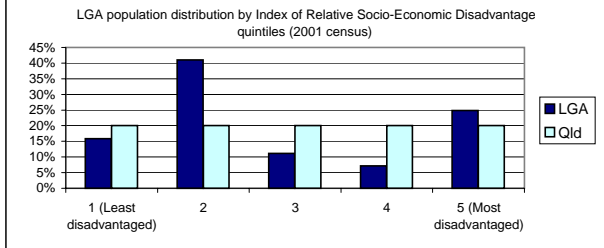

**Jondaryan (S) Local Government Area (LGA)**

**Demographic Data**

Population (2001 ERP)	<b>12,894</b>	<b>Queensland</b> 3,635,121
% Indigenous (2001 Census)	<b>2.7%</b>	2.8%
Median age of population (2001)	<b>33</b>	33
Male to female ratio (2001)	1:0.95	1:1.01
ARIA <sup>1</sup> Classification	Highly Accessible (1)	

Crime trends and comparison of rates with Queensland			
Rates expressed per 100,000 persons			
<b>Offences against the person</b>			
	LGA Number	LGA Rate	Qld Rate
2000-01	82	676	866
2001-02	71	548	1,085
2002-03	72	555	1,110
<b>Offences against property</b>			
	LGA Number	LGA Rate	Qld Rate
2000-01	664	5,452	8,626
2001-02	485	3,765	8,094
2002-03	479	3,711	7,787
<b>Other offences</b>			
	LGA Number	LGA Rate	Qld Rate
2000-01	206	1,692	2,981
2001-02	167	1,292	2,866
2002-03	217	1,680	3,331