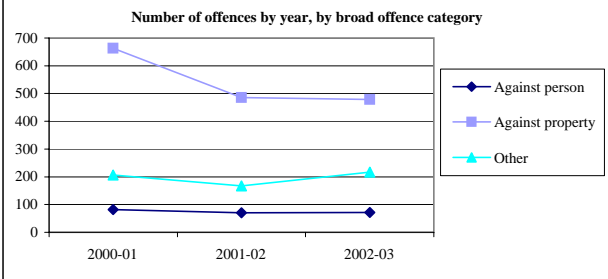

These data have been sourced from Queensland Police. All analyses have been undertaken by OESR and any queries should be directed to the Crime Statistics Unit, OESR, on (07) 3237 1954.