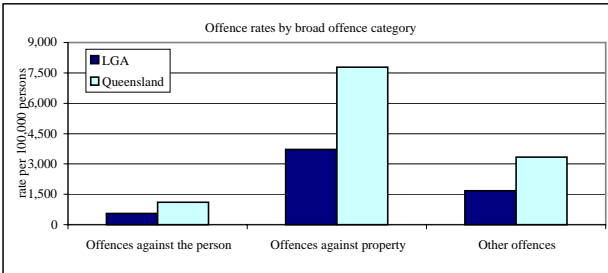

Crime Data

Comments

The rate of all broad offence types in Jondaryan LGA were substantially lower than the rates for the entire State.

There were no marked changes in the rates of broad offence types in Jondaryan LGA from 2001-02 to 2002-03.

Crime trends and comparison of rates with Queensland			
Rates expressed per 100,000 persons			
Offences against the person			
	LGA Number	LGA Rate	Qld Rate
2000-01	82	676	866
2001-02	71	548	1,085
2002-03	72	555	1,110
Offences against property			
	LGA Number	LGA Rate	Qld Rate
2000-01	664	5,452	8,626
2001-02	485	3,765	8,094
2002-03	479	3,711	7,787
Other offences			
	LGA Number	LGA Rate	Qld Rate
2000-01	206	1,692	2,981
2001-02	167	1,292	2,866
2002-03	217	1,680	3,331

Offences by type of offence, 2002-03

Rates expressed per 100,000 persons

	LGA Number	LGA Rate	Qld Rate
Offences against the person			
Homicide	1	5	6
Serious assault	25	190	315
Other assault	17	133	215
Sexual offences	8	63	169
Armed robbery	2	14	40
Unarmed robbery	0	0	15
Extortion	0	0	1
Kidnapping etc	1	9	9
Other	18	138	340
Total against the person	72	555	1,110
Offences against property			
	LGA Number	LGA Rate	Qld Rate
Unlawful entry with intent			
Dwelling	64	497	1,023
Shop	14	105	204
Other	45	348	567
Arson	4	31	66
Other property damage	87	673	1,199
Motor vehicle theft	58	451	1,176
Stealing from			
Dwelling	17	131	223
Shop	29	227	407
Other	92	711	1,559
Fraud	41	315	727
Handling stolen goods	11	88	176
Total against property	479	3,711	7,787
Other offences			
	LGA Number	LGA Rate	Qld Rate
Drug offences	67	516	1,019
Prostitution offences	0	0	31
Liquor (excl. drunkenness)	2	17	57
Good order offences	22	167	445
Stock related offences	2	18	6
Total other offences	217	1,680	3,331