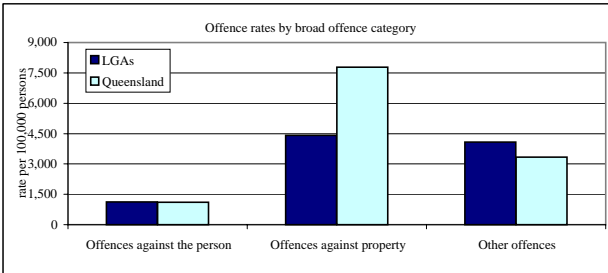

Goondiwindi (T), Waggamba (S), Inglewood (S) Local Government Areas (LGAs)

Demographic Data

Population (2001 ERP)	10,448	Queensland 3,635,121
% Indigenous (2001 Census)	2.6%	2.8%
Median age of population (2001)	35	33
Male to female ratio (2001)	1:0.93	1:1.01
ARIA ¹ Classification	Moderately Accessible	

¹ Accessibility/Remoteness Index of Australia

Crime Data

Comments

Due to small populations, LGAs have been merged to create this region. Goondiwindi, Waggamba and Inglewood LGAs had a rate of offences against the person similar to Queensland's, while the rate of property offences was significantly lower. However, the rate of other offences in Goondiwindi, There were no marked changes in the rates of broad offence types in Goondiwindi, Waggamba and Inglewood LGAs from 2001-02 to 2002-03.