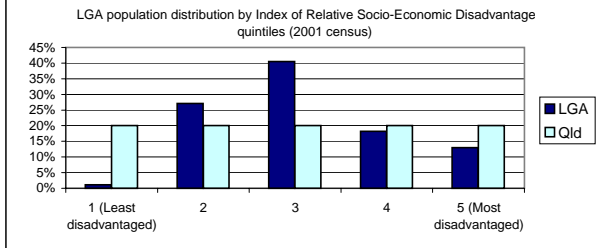

Goondiwindi (T), Waggamba (S), Inglewood (S) Local Government Areas (LGAs)

Demographic Data

Population (2001 ERP)	10,448	Queensland 3,635,121
% Indigenous (2001 Census)	2.6%	2.8%
Median age of population (2001)	35	33
Male to female ratio (2001)	1:0.93	1:1.01
ARIA ¹ Classification	Moderately Accessible	

¹ Accessibility/Remoteness Index of Australia

Crime Data

Comments

Due to small populations, LGAs have been merged to create this region. Goondiwindi, Waggamba and Inglewood LGAs had a rate of offences against the person similar to Queensland's, while the rate of property offences was significantly lower. However, the rate of other offences in Goondiwindi, There were no marked changes in the rates of broad offence types in Goondiwindi, Waggamba and Inglewood LGAs from 2001-02 to 2002-03.