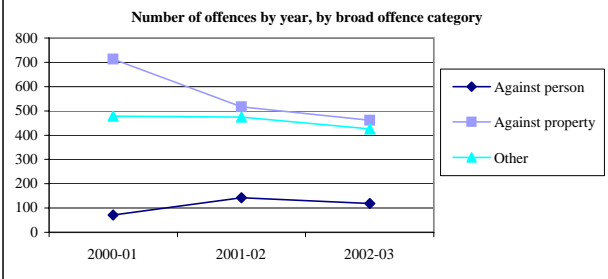

These data have been sourced from Queensland Police. All analyses have been undertaken by OESR and any queries should be directed to the Crime Statistics Unit, OESR, on (07) 3237 1954.