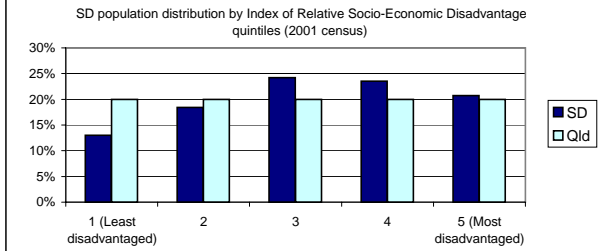

Darling Downs Statistical Division (SD)

Demographic Data

Population (2001 ERP)	208,796	Queensland	3,635,121
% Indigenous (2001 Census)	2.7%		2.8%
Median age of population (2001)	34		33
Male to female ratio (2001)	1:1.03		1:1.01

Crime Data

Comments

The rate of all broad offence types in Darling Downs SD were substantially lower than the rates for the entire State.

The rate of offences against the person in Darling Downs SD has increased significantly since 2001-02, while the rate of property offences has decreased.

Crime trends and comparison of rates with Queensland			
Rates expressed per 100,000 persons			
Offences against the person			
	SD	SD	Qld
	Number	Rate	Rate
2000-01	1,509	742	866
2001-02	1,763	828	1,085
2002-03	1,836	879	1,110
Offences against property			
	SD	SD	Qld
	Number	Rate	Rate
2000-01	14,240	7,003	8,626
2001-02	11,363	5,336	8,094
2002-03	12,053	5,773	7,786
Other offences			
	SD	SD	Qld
	Number	Rate	Rate
2000-01	5,318	2,615	2,981
2001-02	4,802	2,255	2,866
2002-03	5,620	2,692	3,328