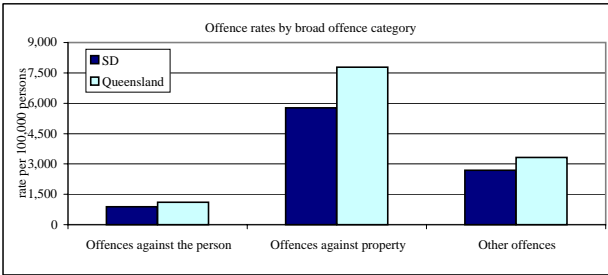

Darling Downs Statistical Division (SD)

Demographic Data

Population (2001 ERP)	208,796	Queensland	3,635,121
% Indigenous (2001 Census)	2.7%		2.8%
Median age of population (2001)	34		33
Male to female ratio (2001)	1:1.03		1:1.01

Crime Data

Comments

The rate of all broad offence types in Darling Downs SD were substantially lower than the rates for the entire State.

The rate of offences against the person in Darling Downs SD has increased significantly since 2001-02, while the rate of property offences has decreased.

Offences by type of offence, 2002-03

Rates expressed per 100,000 persons

Offences against the person			
	SD	SD	Qld
	Number	Rate	Rate
Homicide	9	4	6
Serious assault	598	286	315
Other assault	381	182	215
Sexual offences	186	89	168
Armed robbery	43	21	40
Unarmed robbery	11	5	15
Extortion	2	1	1
Kidnapping etc	24	11	9
Other	582	279	340
Total against the person	1,836	879	1,110
Offences against property			
	SD	SD	Qld
	Number	Rate	Rate
Unlawful entry with intent			
Dwelling	1,553	744	1,023
Shop	391	187	204
Other	1,050	503	567
Arson	130	62	65
Other property damage	2,229	1,068	1,199
Motor vehicle theft	1,414	677	1,176
Stealing from			
Dwelling	356	171	223
Shop	702	336	407
Other	2,106	1,009	1,558
Fraud	1,399	670	726
Handling stolen goods	318	152	176
Total against property	12,053	5,773	7,786
Other offences			
	SD	SD	Qld
	Number	Rate	Rate
Drug offences	1,683	806	1,016
Prostitution offences	1	0	31
Liquor (excl. drunkenness)	108	52	57
Good order offences	771	369	445
Stock related offences	48	23	6
Total other offences	5,620	2,692	3,328