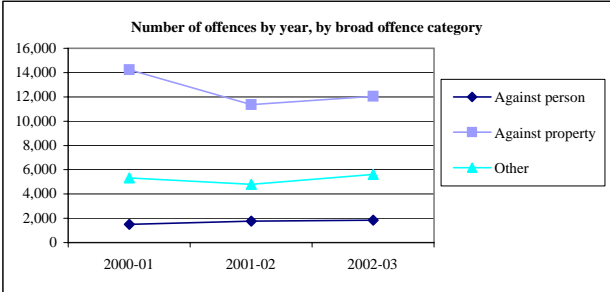

Crime Data

Comments

The rate of all broad offence types in Darling Downs SD were substantially lower than the rates for the entire State.

The rate of offences against the person in Darling Downs SD has increased significantly since 2001-02, while the rate of property offences has decreased.

Crime trends and comparison of rates with Queensland			
Rates expressed per 100,000 persons			
Offences against the person			
	SD	SD	Qld
	Number	Rate	Rate
2000-01	1,509	742	866
2001-02	1,763	828	1,085
2002-03	1,836	879	1,110
Offences against property			
	SD	SD	Qld
	Number	Rate	Rate
2000-01	14,240	7,003	8,626
2001-02	11,363	5,336	8,094
2002-03	12,053	5,773	7,786
Other offences			
	SD	SD	Qld
	Number	Rate	Rate
2000-01	5,318	2,615	2,981
2001-02	4,802	2,255	2,866
2002-03	5,620	2,692	3,328

Offences by type of offence, 2002-03

Rates expressed per 100,000 persons

Offences against the person			
	SD	SD	Qld
	Number	Rate	Rate
Homicide	9	4	6
Serious assault	598	286	315
Other assault	381	182	215
Sexual offences	186	89	168
Armed robbery	43	21	40
Unarmed robbery	11	5	15
Extortion	2	1	1
Kidnapping etc	24	11	9
Other	582	279	340
Total against the person	1,836	879	1,110
Offences against property			
	SD	SD	Qld
	Number	Rate	Rate
Unlawful entry with intent			
Dwelling	1,553	744	1,023
Shop	391	187	204
Other	1,050	503	567
Arson	130	62	65
Other property damage	2,229	1,068	1,199
Motor vehicle theft	1,414	677	1,176
Stealing from			
Dwelling	356	171	223
Shop	702	336	407
Other	2,106	1,009	1,558
Fraud	1,399	670	726
Handling stolen goods	318	152	176
Total against property	12,053	5,773	7,786
Other offences			
	SD	SD	Qld
	Number	Rate	Rate
Drug offences	1,683	806	1,016
Prostitution offences	1	0	31
Liquor (excl. drunkenness)	108	52	57
Good order offences	771	369	445
Stock related offences	48	23	6
Total other offences	5,620	2,692	3,328