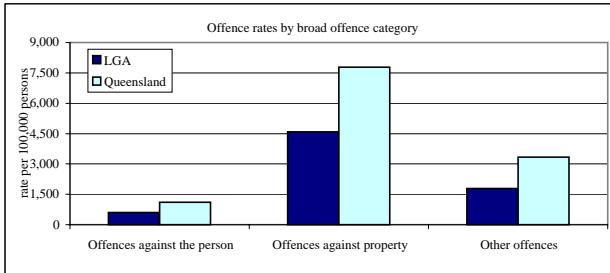

**Crows Nest (S) Local Government Area (LGA)**

**Demographic Data**

Population (2001 ERP)	<b>10,278</b>	<b>Queensland</b> 3,635,121
% Indigenous (2001 Census)	<b>0.3%</b>	2.8%
Median age of population (2001)	<b>36</b>	33
Male to female ratio (2001)	1:1.03	1:1.01
ARIA <sup>1</sup> Classification	Highly Accessible (2)	

<sup>1</sup> Accessibility/Remoteness Index of Australia

**Crime Data**

**Comments**

The rate of all broad offence types in Crows Nest LGA were substantially lower than the rates for the entire State.

There were no marked changes in the rates of broad offence types in Crows Nest LGA from 2001-02 to 2002-03.