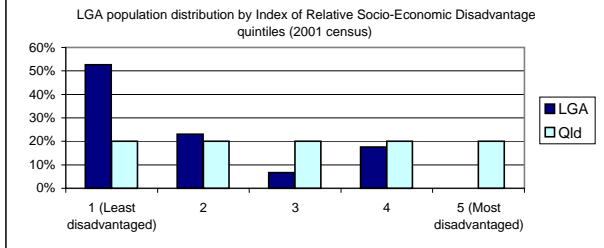

**Crows Nest (S) Local Government Area (LGA)**

**Demographic Data**

Population (2001 ERP)	<b>10,278</b>	<b>Queensland</b> 3,635,121
% Indigenous (2001 Census)	<b>0.3%</b>	2.8%
Median age of population (2001)	<b>36</b>	33
Male to female ratio (2001)	1:1.03	1:1.01
ARIA <sup>1</sup> Classification	Highly Accessible (2)	

<sup>1</sup> Accessibility/Remoteness Index of Australia

**Crime Data**

**Comments**

The rate of all broad offence types in Crows Nest LGA were substantially lower than the rates for the entire State.

There were no marked changes in the rates of broad offence types in Crows Nest LGA from 2001-02 to 2002-03.

Crime trends and comparison of rates with Queensland			
Rates expressed per 100,000 persons			
<b>Offences against the person</b>			
	LGA Number	LGA Rate	Qld Rate
2000-01	54	532	866
2001-02	65	629	1,085
2002-03	61	595	1,110
<b>Offences against property</b>			
	LGA Number	LGA Rate	Qld Rate
2000-01	552	5,439	8,626
2001-02	445	4,333	8,094
2002-03	471	4,586	7,787
<b>Other offences</b>			
	LGA Number	LGA Rate	Qld Rate
2000-01	161	1,582	2,981
2001-02	164	1,600	2,866
2002-03	183	1,782	3,331