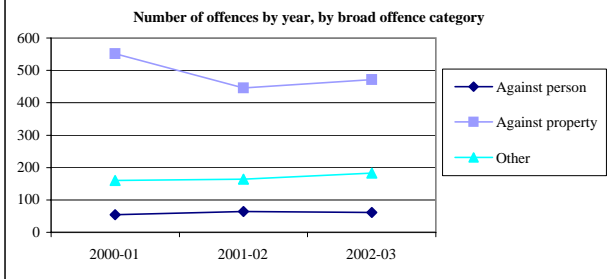

These data have been sourced from Queensland Police. All analyses have been undertaken by OESR and any queries should be directed to the Crime Statistics Unit, OESR, on (07) 3237 1954.