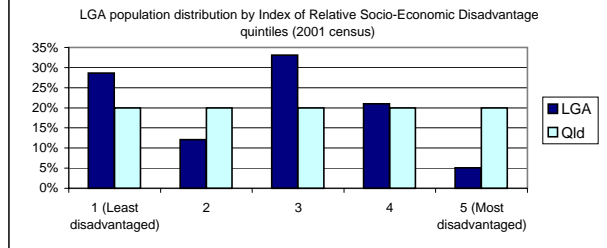

Cambooya (S), Clifton (S) Local Government Areas (LGAs)

Demographic Data

Population (2001 ERP)	7,561	Queensland 3,635,121
% Indigenous (2001 Census)	1.1%	2.8%
Median age of population (2001)	35	33
Male to female ratio (2001)	1:0.97	1:1.01
ARIA ¹ Classification	Highly Accessible (1)	

¹ Accessibility/Remoteness Index of Australia

Crime Data

Comments

Due to small populations, LGAs have been merged to create this region. The rate of all broad offence types in Cambooya and Clifton LGAs were substantially lower than the rates for the entire State.