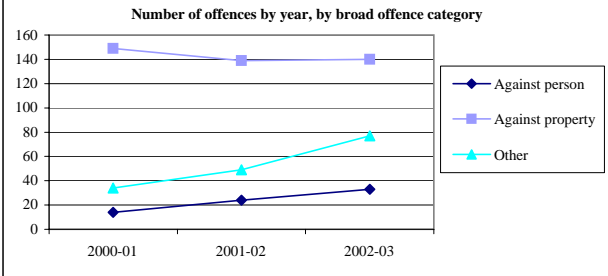

These data have been sourced from Queensland Police. All analyses have been undertaken by OESR and any queries should be directed to the Crime Statistics Unit, OESR, on (07) 3237 1954.