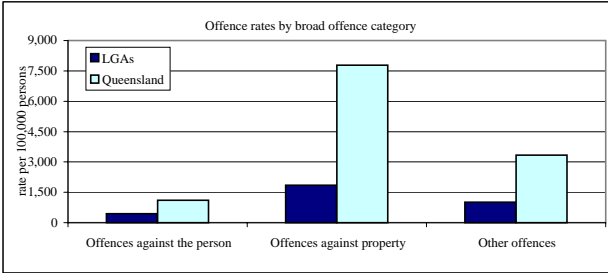

Cambooya (S), Clifton (S) Local Government Areas (LGAs)

Demographic Data

Population (2001 ERP)	7,561	Queensland 3,635,121
% Indigenous (2001 Census)	1.1%	2.8%
Median age of population (2001)	35	33
Male to female ratio (2001)	1:0.97	1:1.01
ARIA ¹ Classification	Highly Accessible (1)	

¹ Accessibility/Remoteness Index of Australia

Crime Data

Comments

Due to small populations, LGAs have been merged to create this region. The rate of all broad offence types in Cambooya and Clifton LGAs were substantially lower than the rates for the entire State.