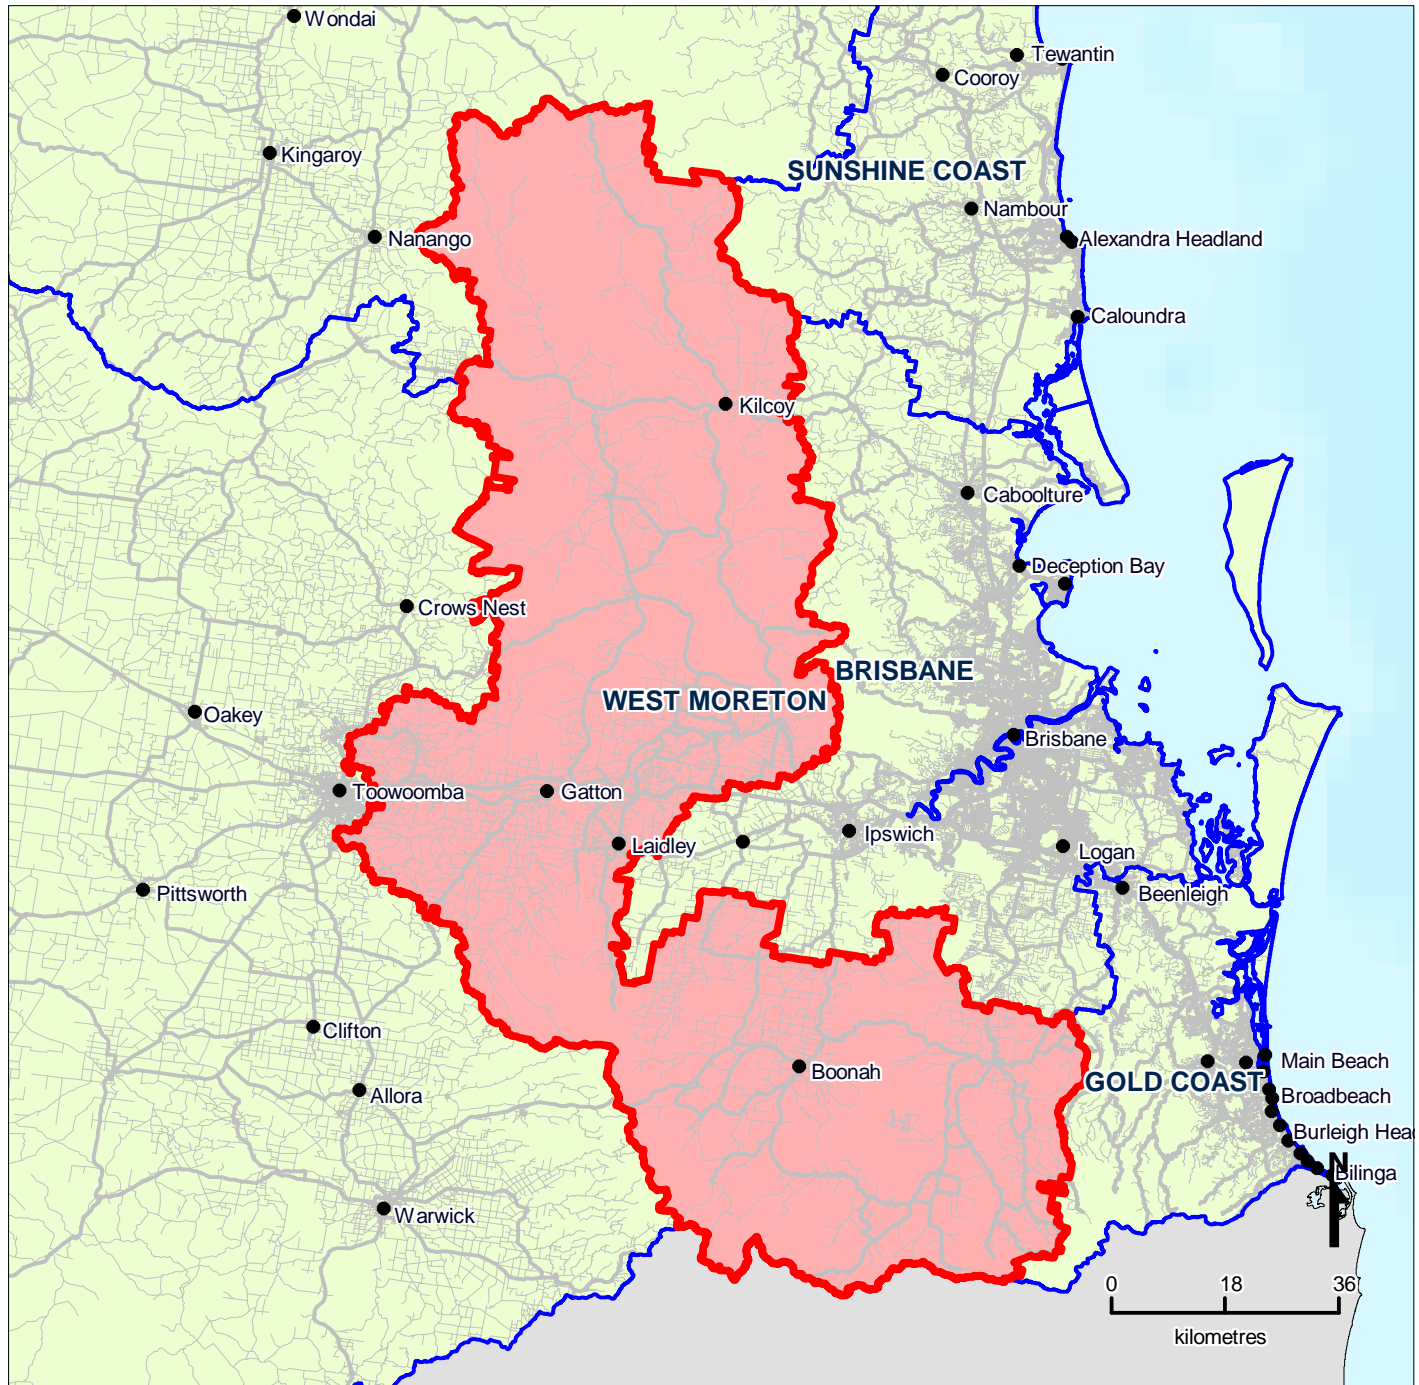

Queensland Statistical Divisions (SD), 2006 - West Moreton (ASGC Code 312)

LEGEND

- SELECTED REGION**
- STATISTICAL DIVISION BOUNDARY**
- Road Network**
- Cities/Towns**

Queensland Government
Treasury

Map produced by Office of Economic and Statistical Research, Queensland Treasury (www.oesr.qld.gov.au/maps). Data sourced from Australian Bureau of Statistics, Australian Standard Geographical Classification (ASGC), 2008 (cat. no. 1216.0) Queensland Government, State Digital Road Network (SDRN), December 2008
© The State of Queensland (Queensland Treasury) 2009