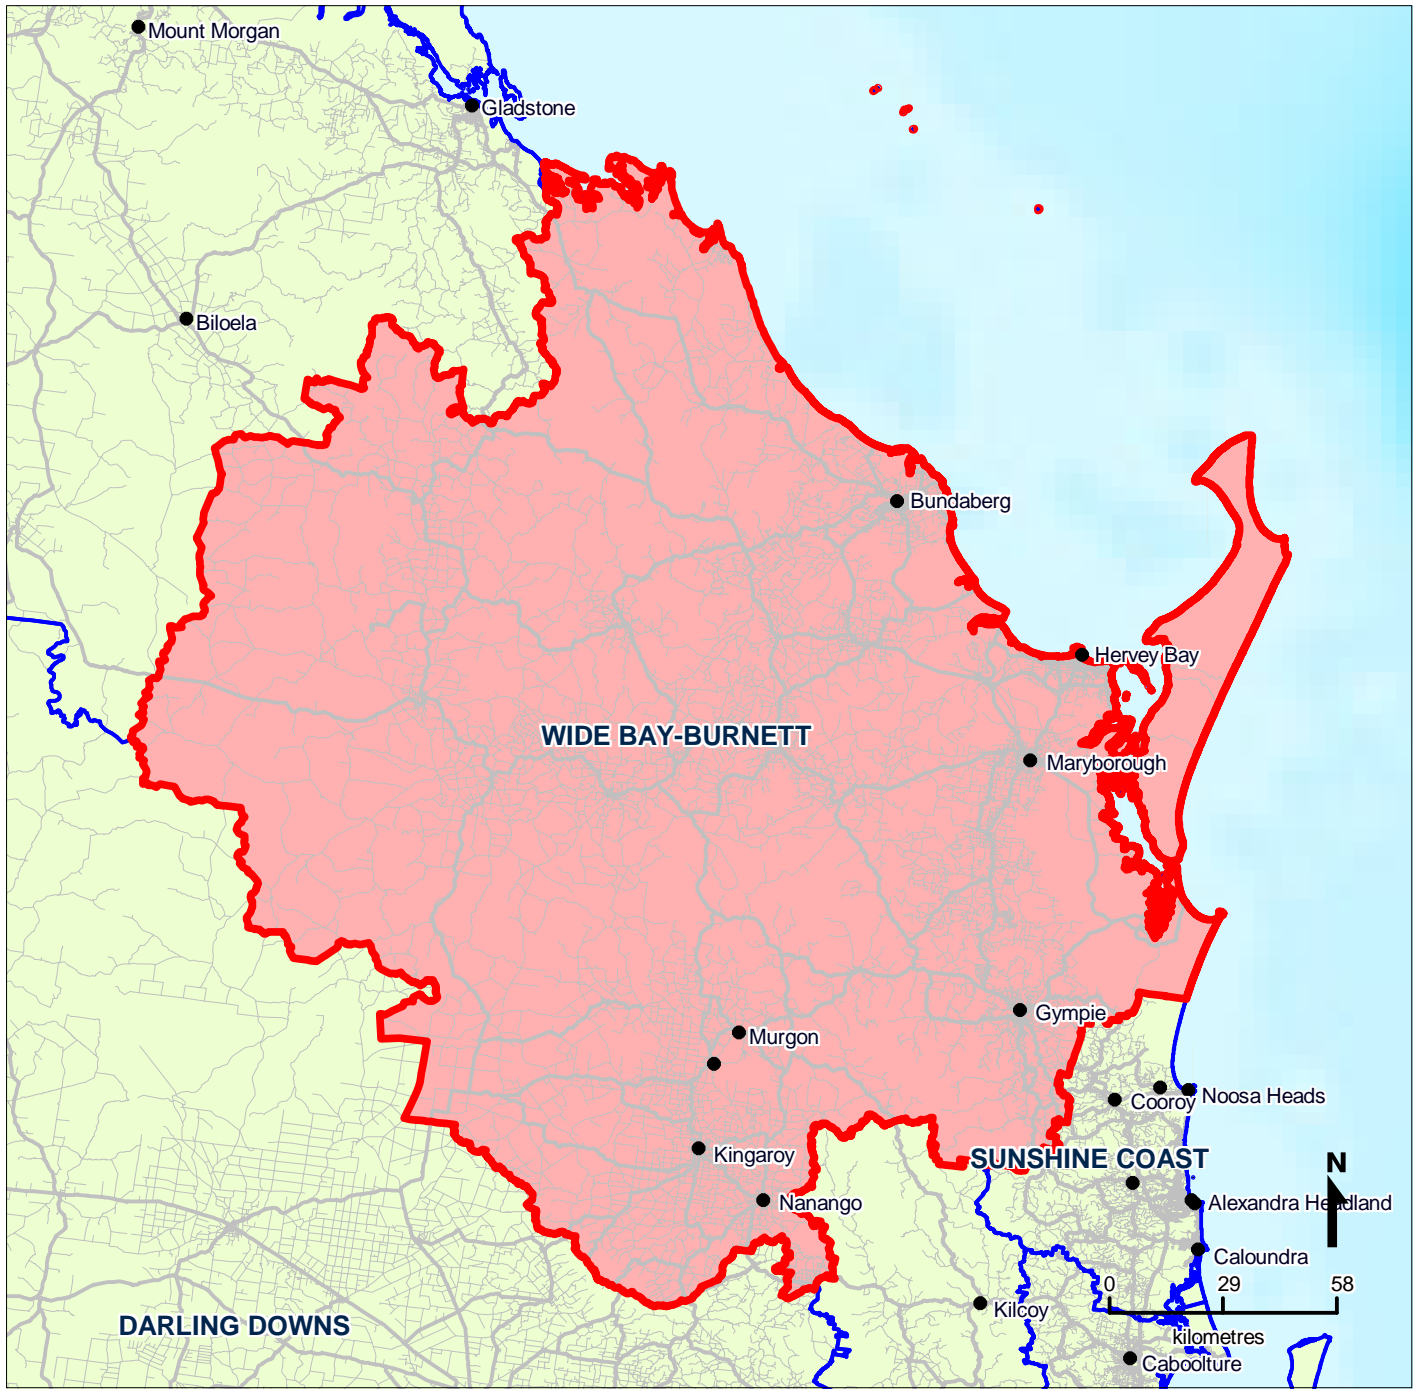

Queensland Statistical Divisions (SD), 2006 - Wide Bay-Burnett (ASGC Code 315)

LEGEND

- SELECTED REGION**
- STATISTICAL DIVISION BOUNDARY**
- Road Network**
- Cities/Towns**

Map produced by Office of Economic and Statistical Research, Queensland Treasury (www.oesr.qld.gov.au/maps). Data sourced from Australian Bureau of Statistics, Australian Standard Geographical Classification (ASGC), 2008 (cat. no. 1216.0) Queensland Government, State Digital Road Network (SDRN), December 2008
 © The State of Queensland (Queensland Treasury) 2009