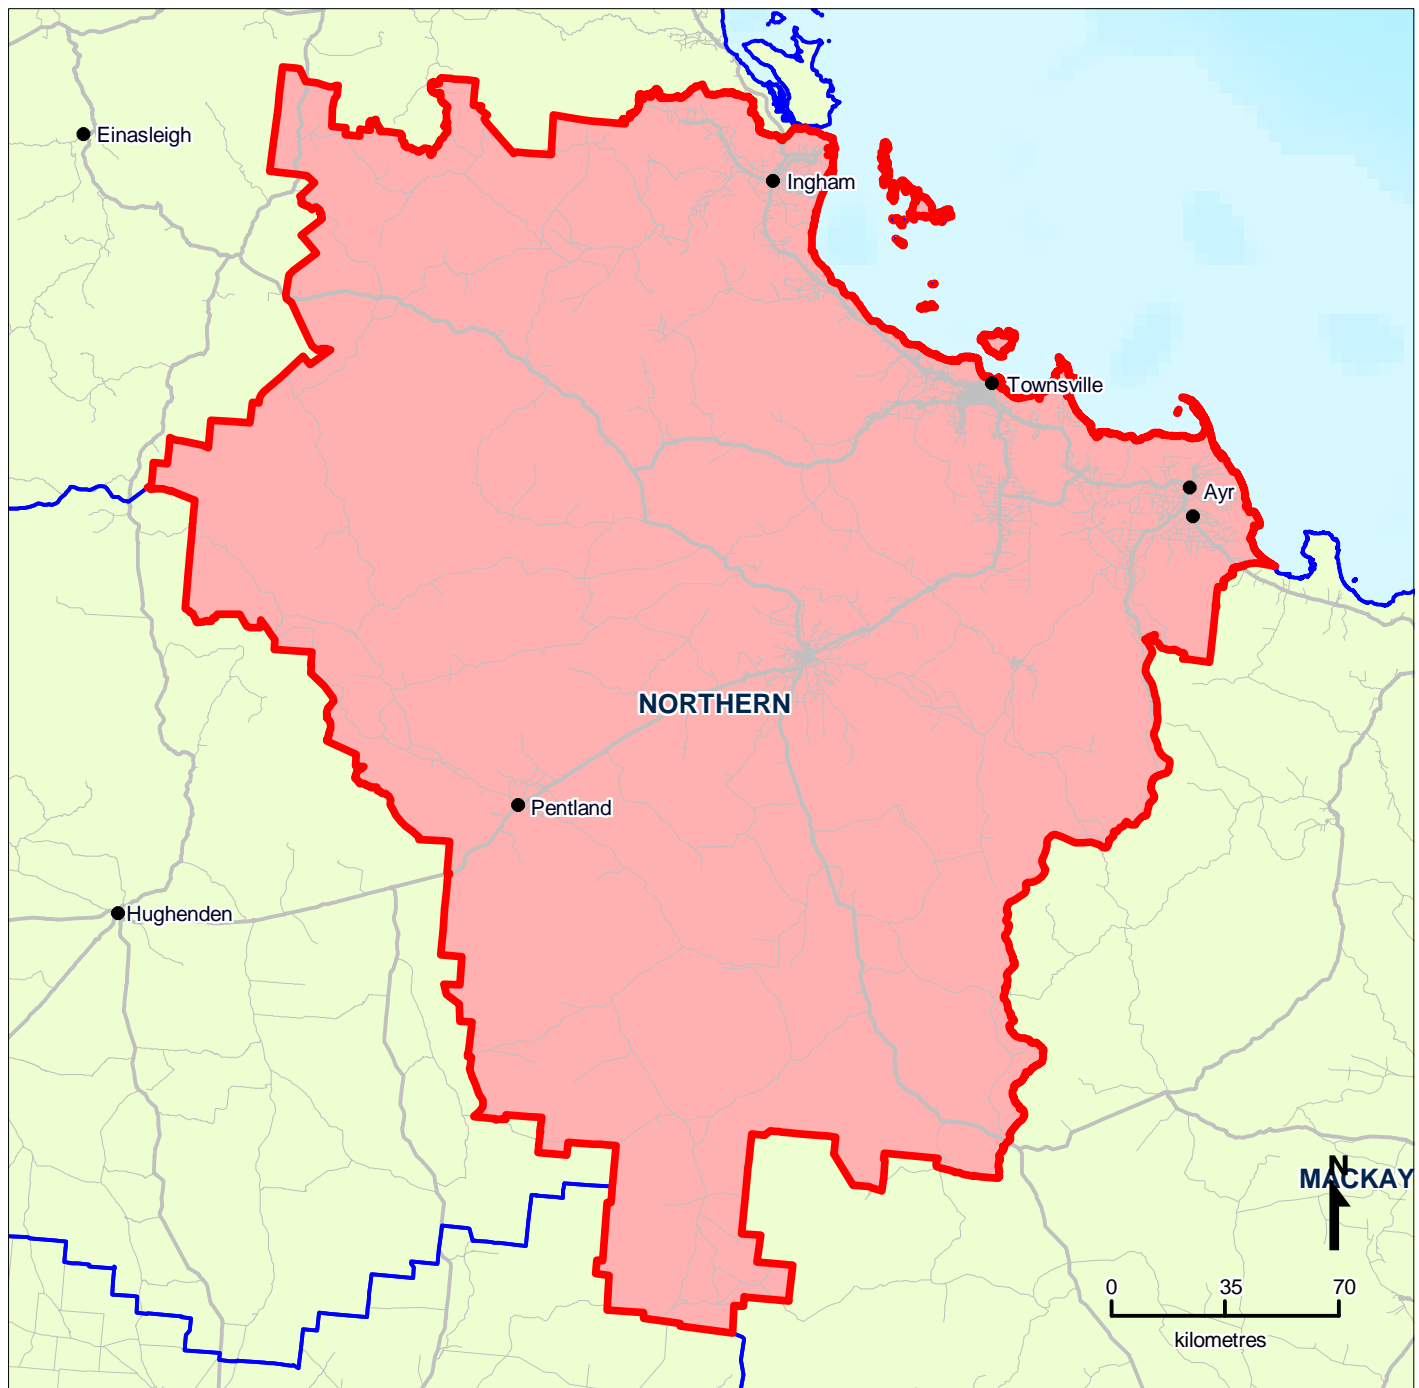

Queensland Statistical Divisions (SD), 2006 - Northern (ASGC Code 345)

LEGEND

- SELECTED REGION**
- STATISTICAL DIVISION BOUNDARY**
- Road Network**
- Cities/Towns**

Queensland Government
Treasury

Map produced by Office of Economic and Statistical Research, Queensland Treasury (www.oesr.qld.gov.au/maps). Data sourced from Australian Bureau of Statistics, Australian Standard Geographical Classification (ASGC), 2008 (cat. no. 1216.0) Queensland Government, State Digital Road Network (SDRN), December 2008
© The State of Queensland (Queensland Treasury) 2009