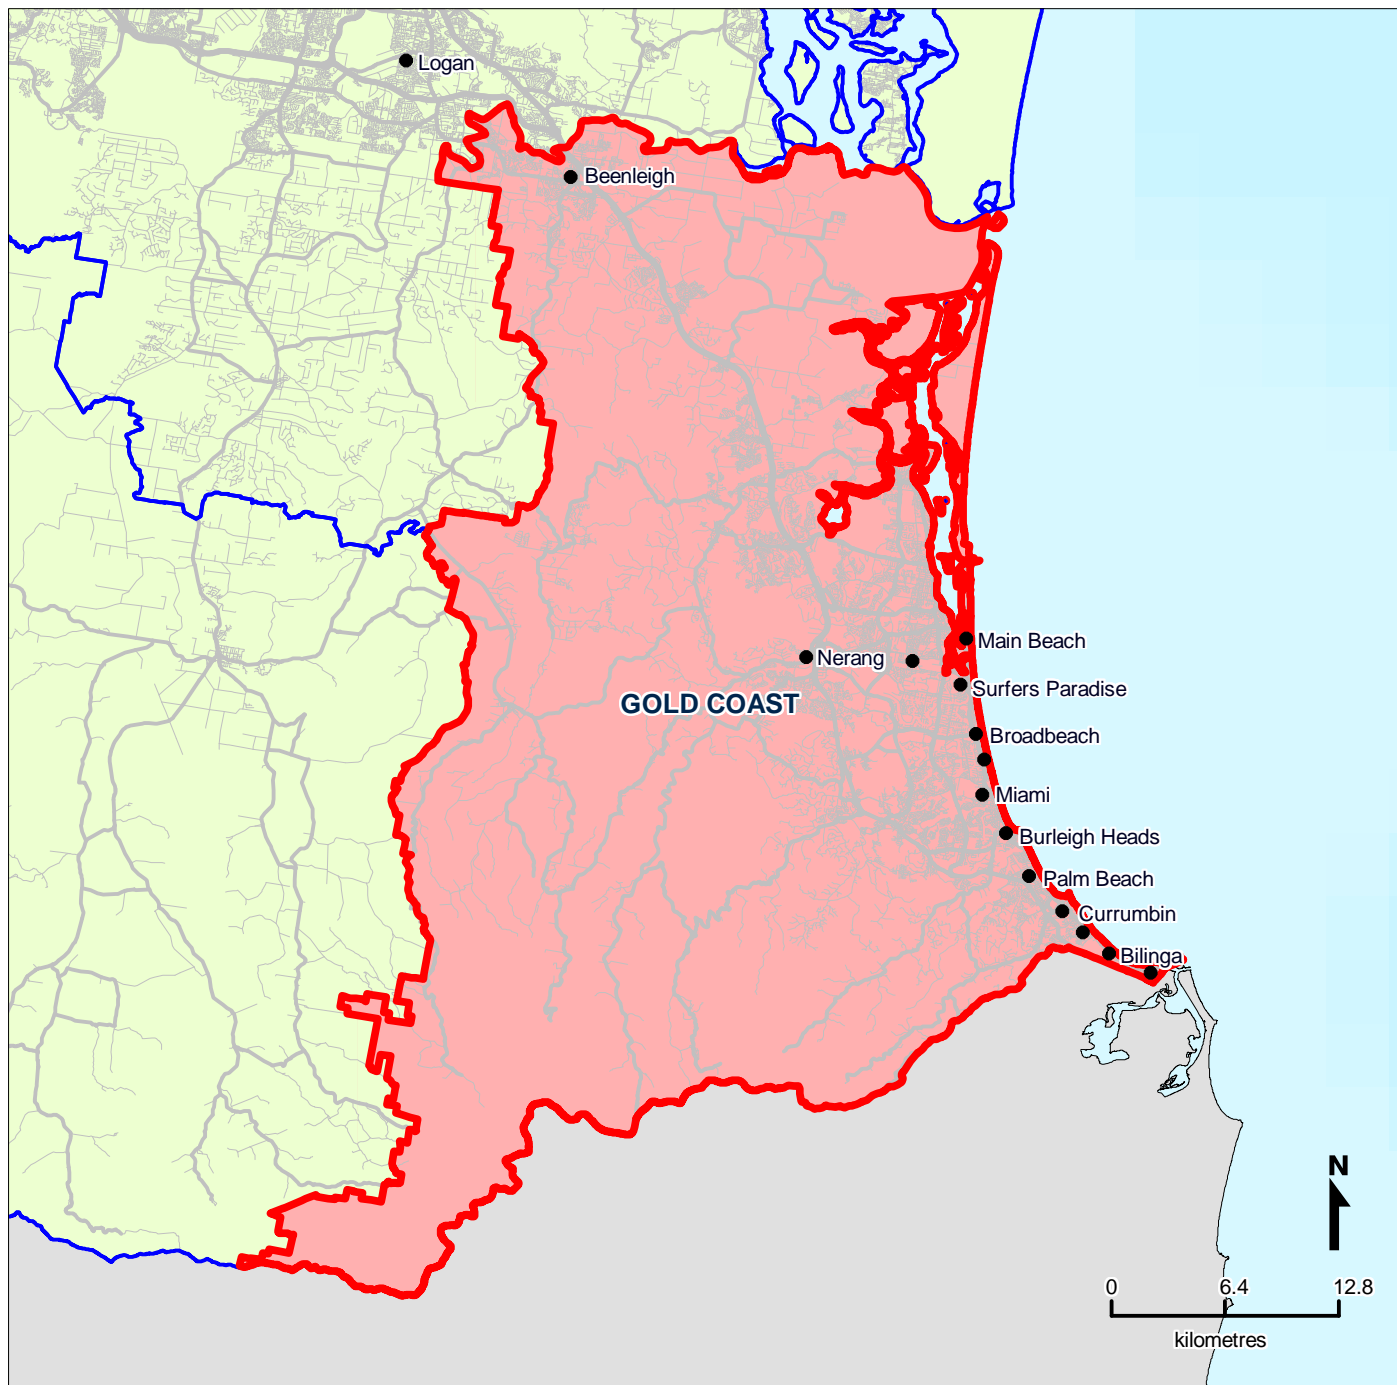

# Queensland Statistical Divisions (SD), 2006 - Gold Coast (ASGC Code 307)

**LEGEND**

- SELECTED REGION**
- STATISTICAL DIVISION BOUNDARY**
- Road Network**
- Cities/Towns**

**Queensland Government**  
Treasury

Map produced by Office of Economic and Statistical Research, Queensland Treasury ([www.oesr.qld.gov.au/maps](http://www.oesr.qld.gov.au/maps)). Data sourced from Australian Bureau of Statistics, Australian Standard Geographical Classification (ASGC), 2008 (cat. no. 1216.0) Queensland Government, State Digital Road Network (SDRN), December 2008  
© The State of Queensland (Queensland Treasury) 2009