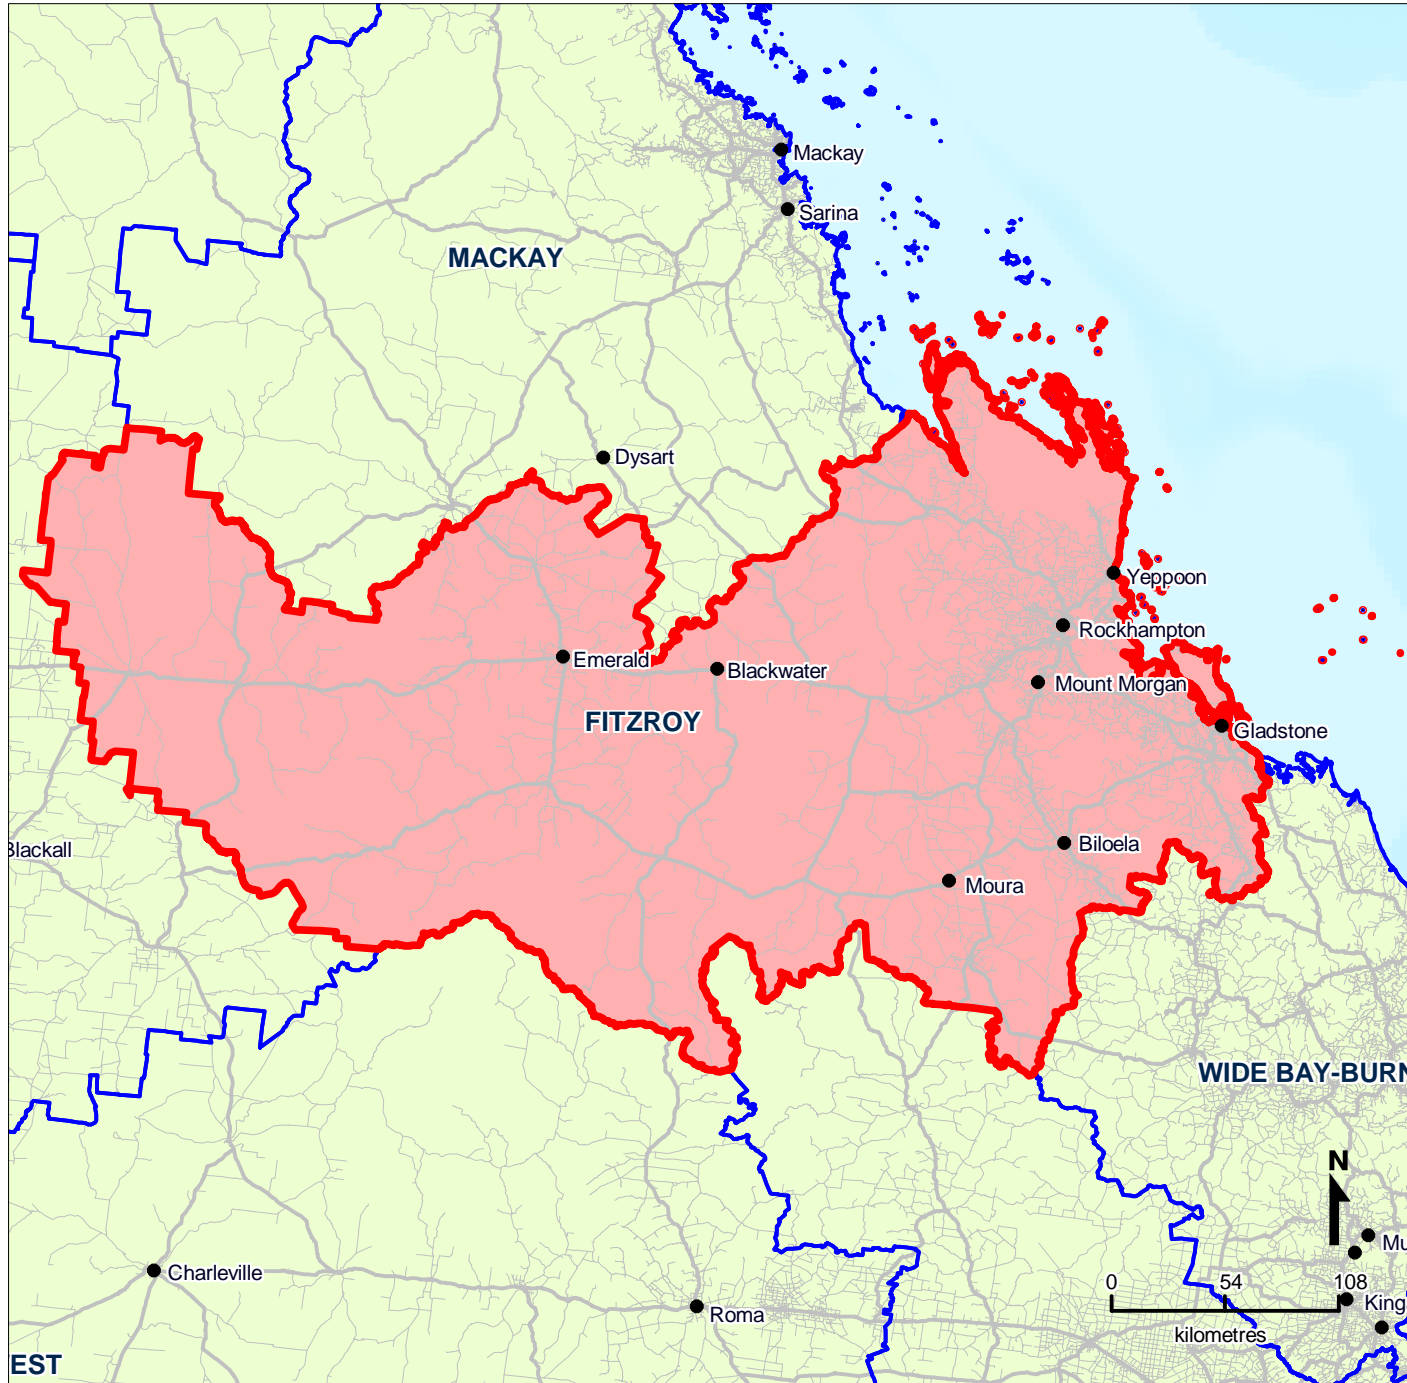

Queensland Statistical Divisions (SD), 2006 - Fitzroy (ASGC Code 330)

LEGEND

- SELECTED REGION**
- STATISTICAL DIVISION BOUNDARY**
- Road Network**
- Cities/Towns**

Queensland Government
Treasury

Map produced by Office of Economic and Statistical Research, Queensland Treasury (www.oesr.qld.gov.au/maps). Data sourced from Australian Bureau of Statistics, Australian Standard Geographical Classification (ASGC), 2008 (cat. no. 1216.0) Queensland Government, State Digital Road Network (SDRN), December 2008
© The State of Queensland (Queensland Treasury) 2009