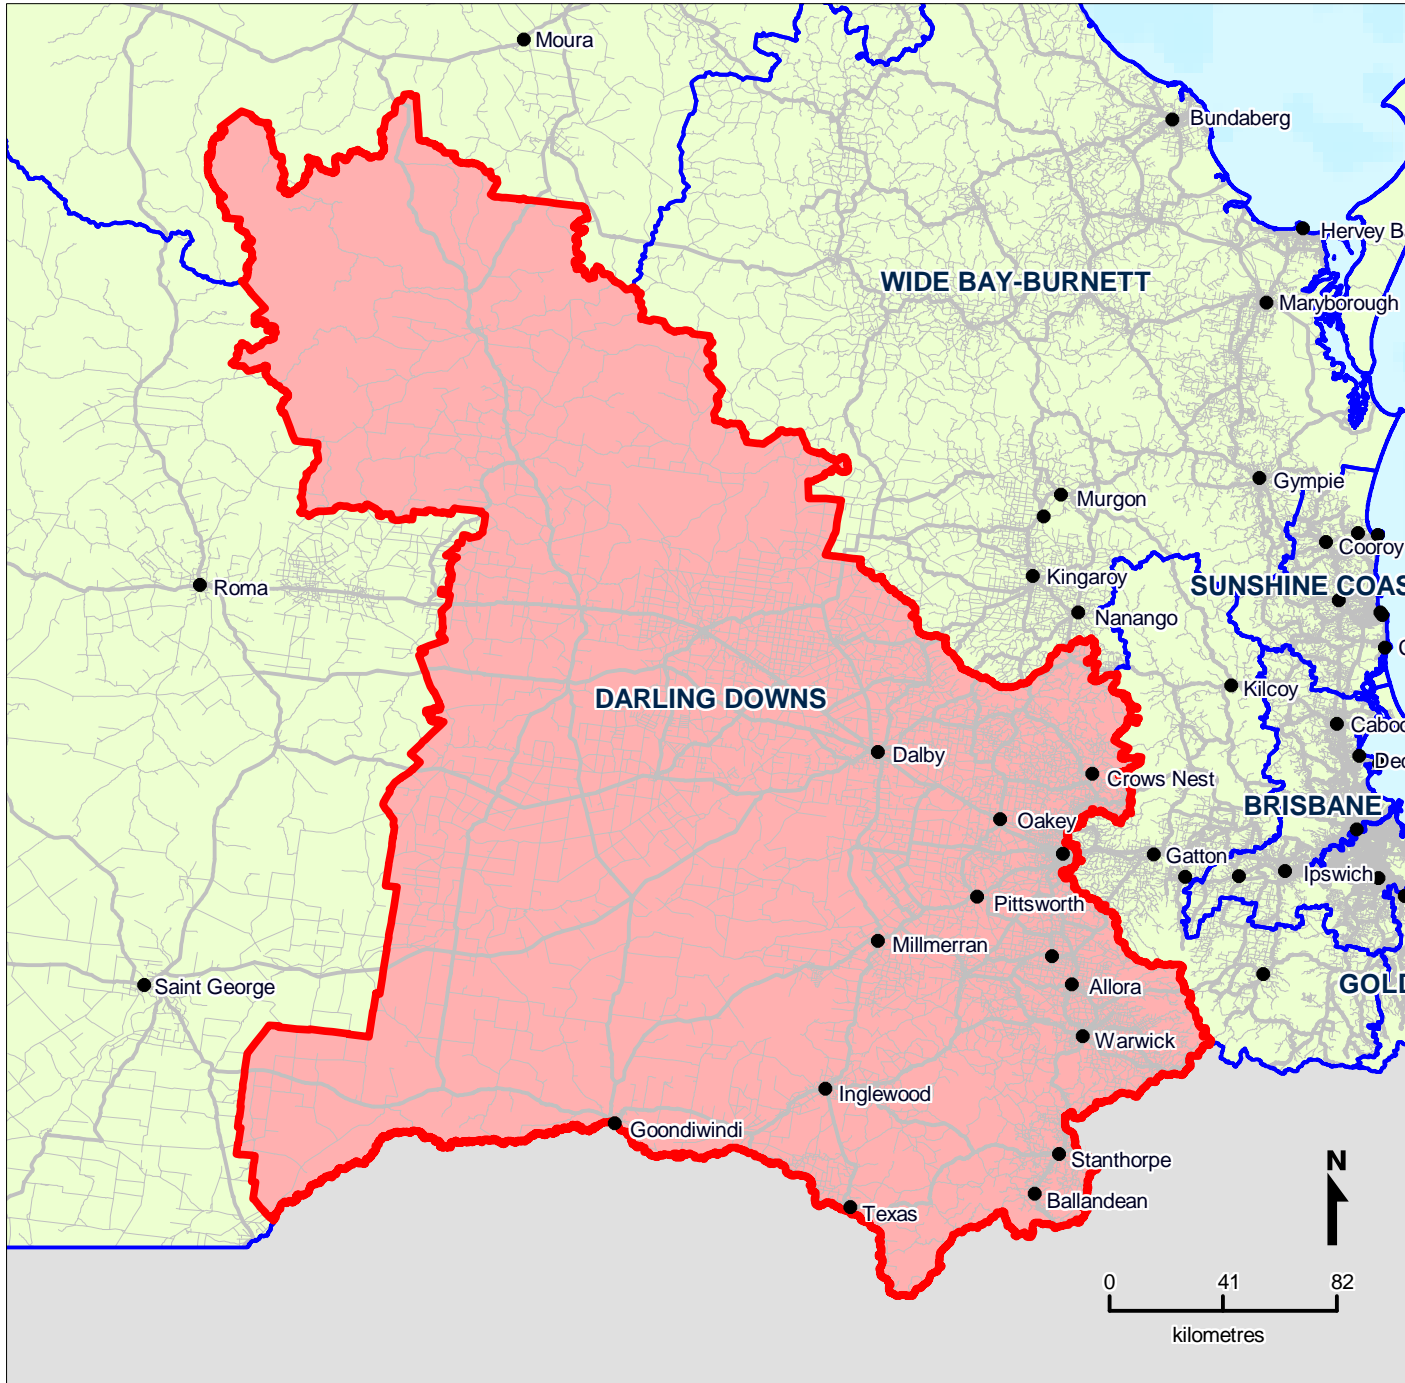

Queensland Statistical Divisions (SD), 2006 - Darling Downs (ASGC Code 320)

LEGEND

- SELECTED REGION**
- STATISTICAL DIVISION BOUNDARY**
- Road Network**
- Cities/Towns**

Map produced by Office of Economic and Statistical Research, Queensland Treasury (www.oesr.qld.gov.au/maps). Data sourced from Australian Bureau of Statistics, Australian Standard Geographical Classification (ASGC), 2008 (cat. no. 1216.0) Queensland Government, State Digital Road Network (SDRN), December 2008
 © The State of Queensland (Queensland Treasury) 2009