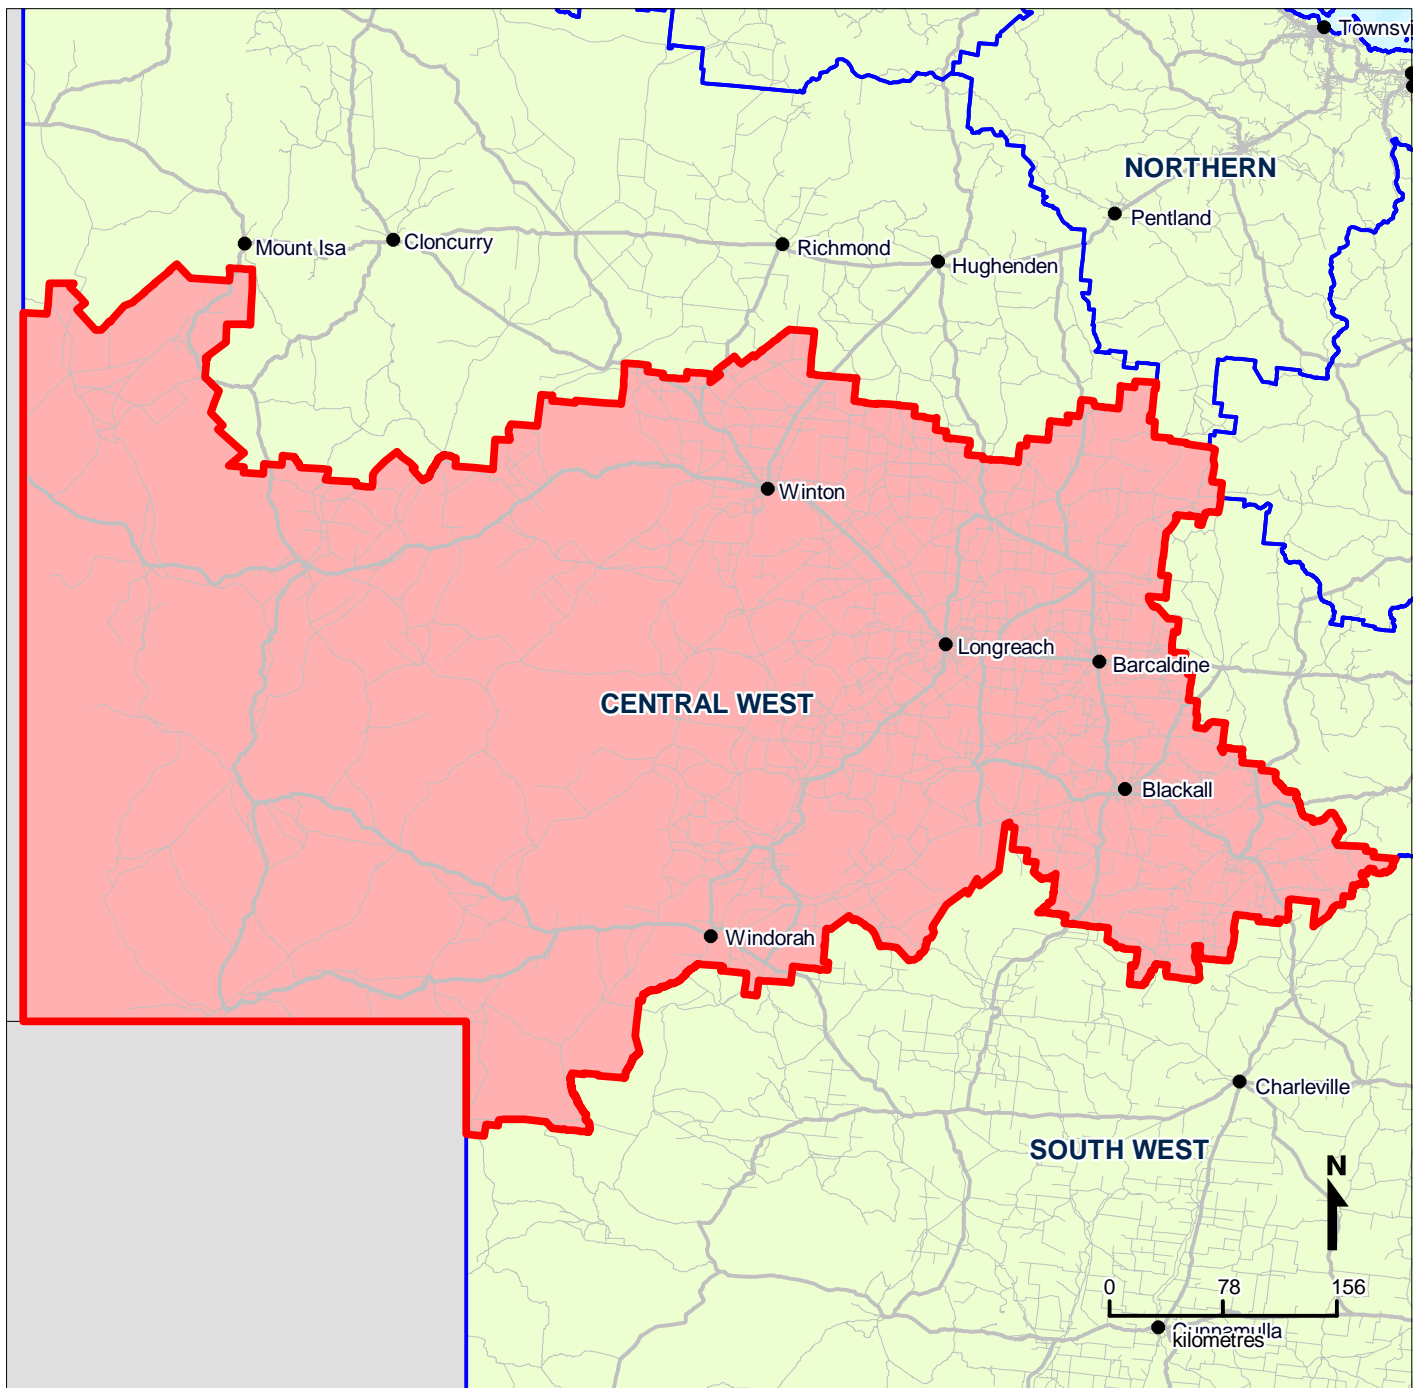

# Queensland Statistical Divisions (SD), 2006 - Central West (ASGC Code 335)

**LEGEND**

- SELECTED REGION**
- STATISTICAL DIVISION BOUNDARY**
- Road Network**
- Cities/Towns**

Map produced by Office of Economic and Statistical Research, Queensland Treasury ([www.oesr.qld.gov.au/maps](http://www.oesr.qld.gov.au/maps)). Data sourced from Australian Bureau of Statistics, Australian Standard Geographical Classification (ASGC), 2008 (cat. no. 1216.0) Queensland Government, State Digital Road Network (SDRN), December 2008  
© The State of Queensland (Queensland Treasury) 2009