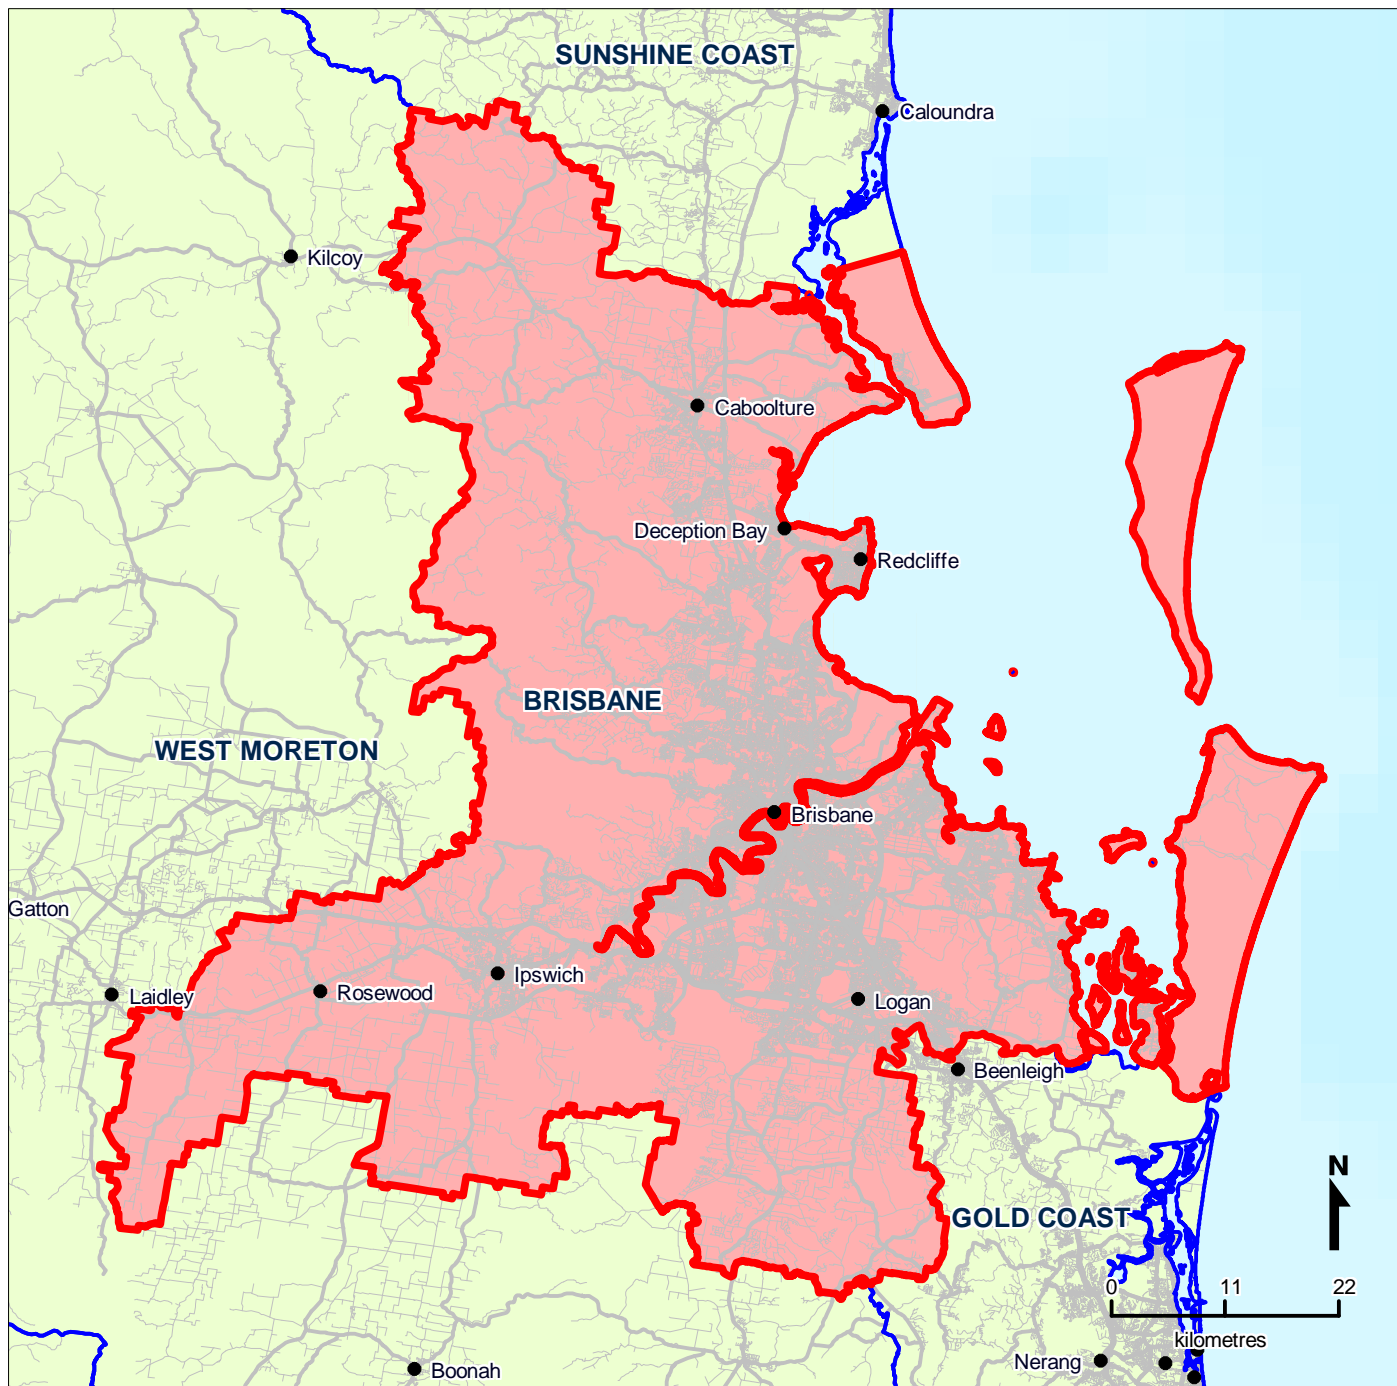

Queensland Statistical Divisions (SD), 2006 - Brisbane (ASGC Code 305)

LEGEND

- SELECTED REGION**
- STATISTICAL DIVISION BOUNDARY**
- Road Network**
- Cities/Towns**

Queensland Government
Treasury

Map produced by Office of Economic and Statistical Research, Queensland Treasury (www.oesr.qld.gov.au/maps). Data sourced from Australian Bureau of Statistics, Australian Standard Geographical Classification (ASGC), 2008 (cat. no. 1216.0) Queensland Government, State Digital Road Network (SDRN), December 2008
© The State of Queensland (Queensland Treasury) 2009