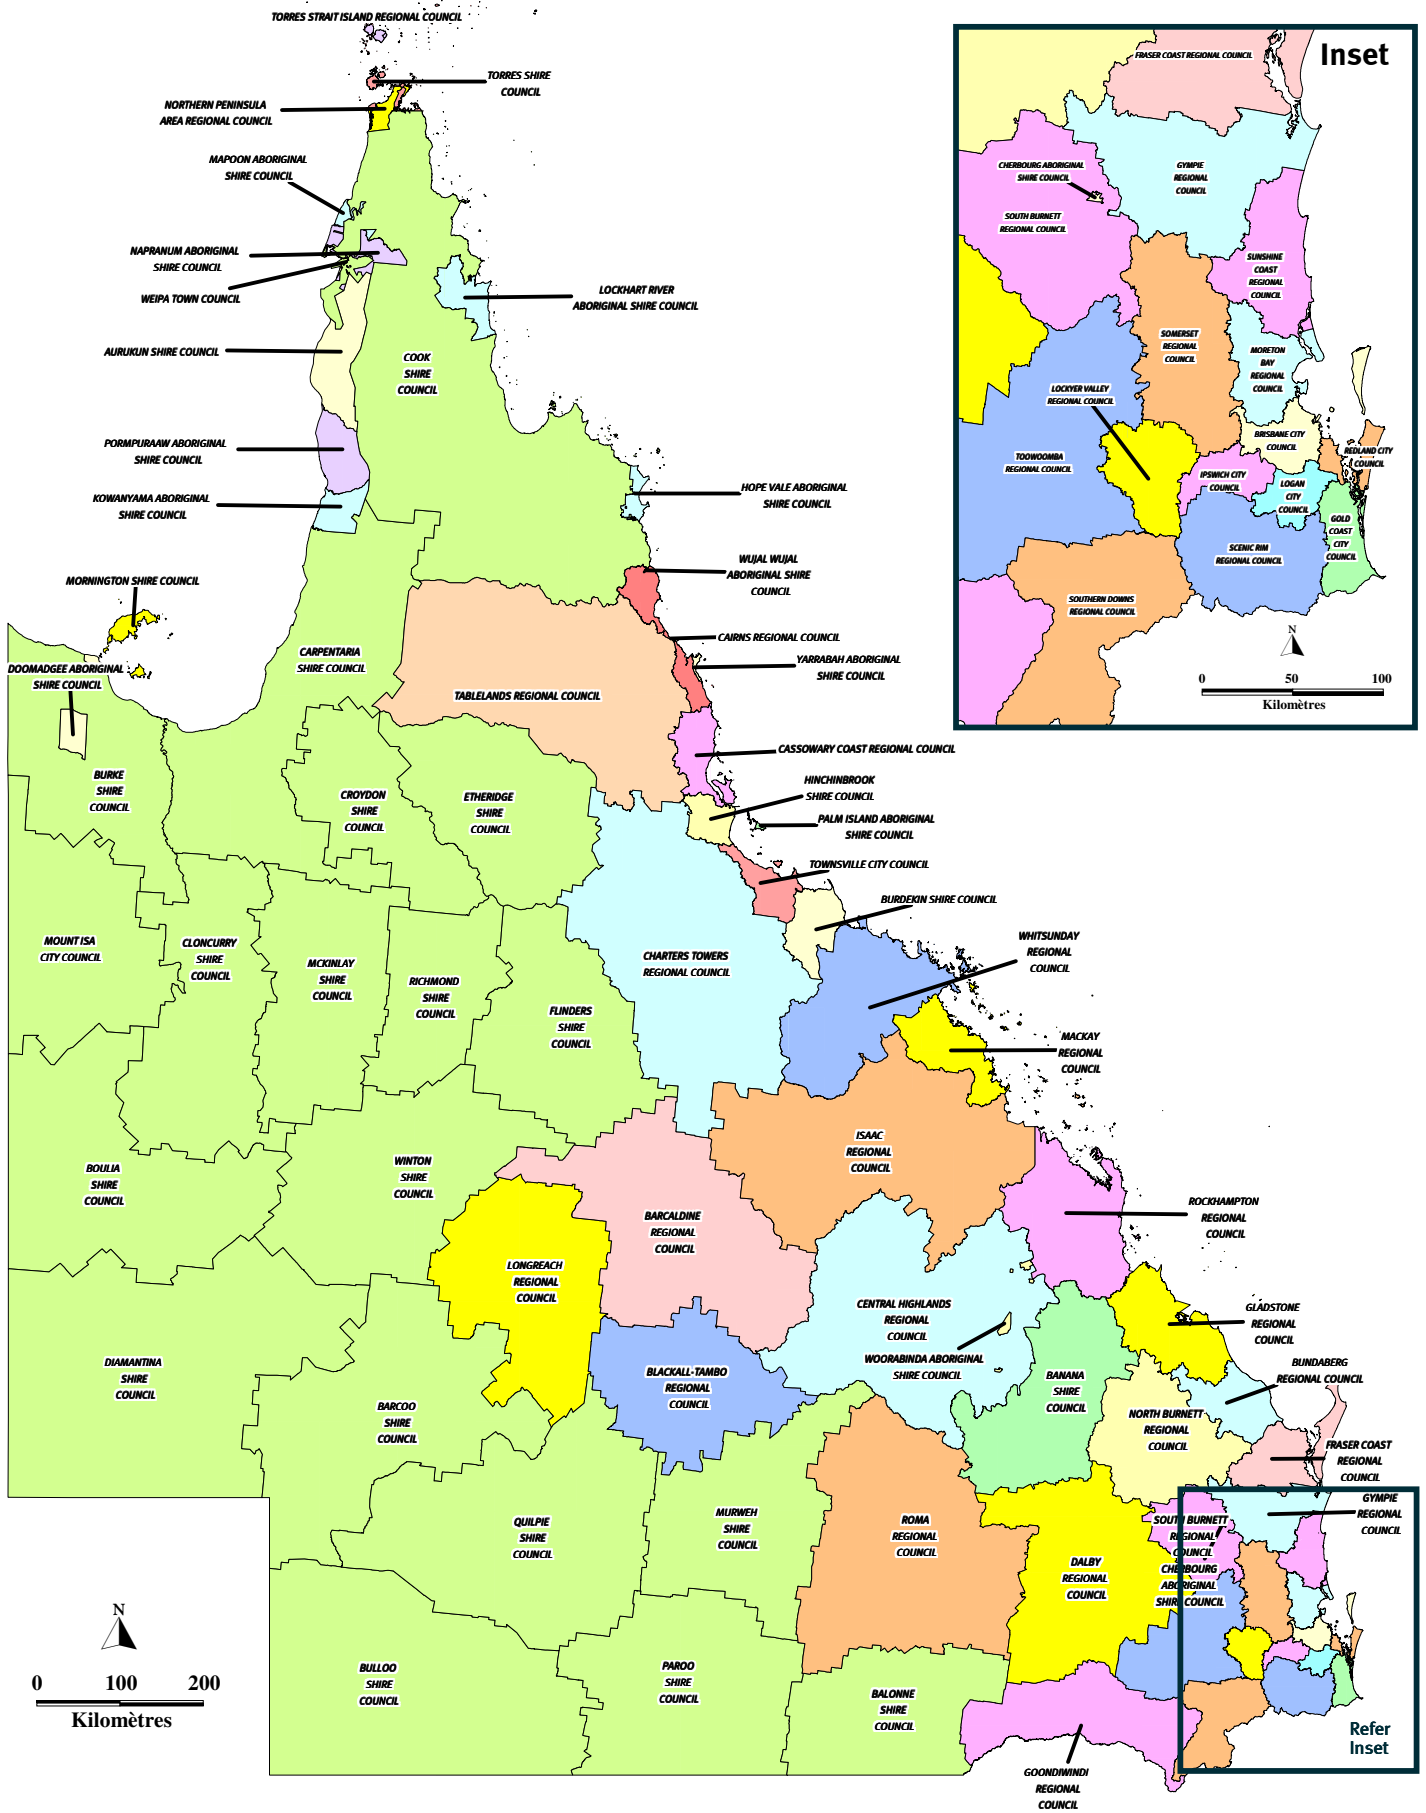

QUEENSLAND LOCAL GOVERNMENT BOUNDARIES - MARCH 2008

Planning Information and Forecasting Unit

April 2008
www.dip.qld.gov.au

© The State of Queensland (Department of Infrastructure and Planning) 2008
No liability accepted for any loss or damage which may arise from the use of or reliance upon this data