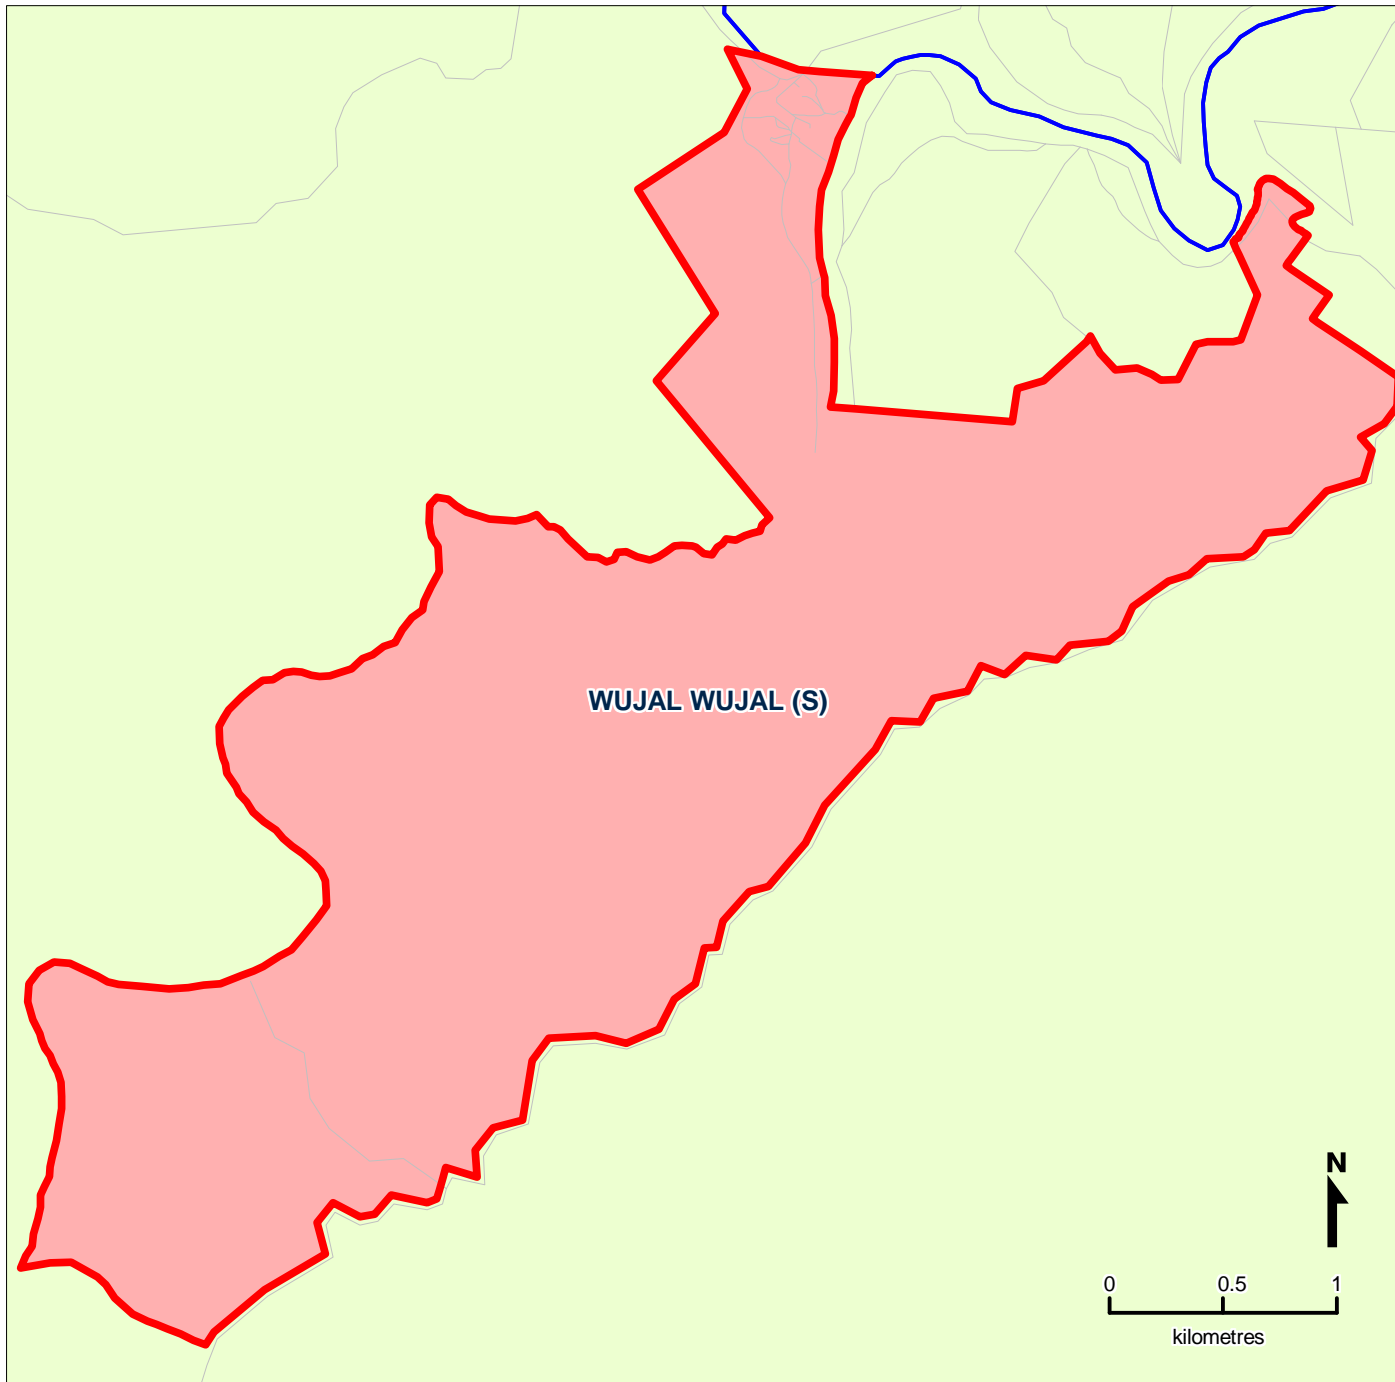

# Queensland Local Government Areas (LGA), 2008 - Wujal Wujal (S) (ASGC Code 37570)

## LEGEND

-  **SELECTED REGION**
-  **LOCAL GOVERNMENT AREA BOUNDARY**
-  **Road Network**
-  **Cities/Towns**

**Queensland Government**  
Treasury

Map produced by Office of Economic and Statistical Research, Queensland Treasury ([www.oesr.qld.gov.au/maps](http://www.oesr.qld.gov.au/maps)). Data sourced from Australian Bureau of Statistics, Australian Standard Geographical Classification (ASGC), 2008 (cat. no. 1216.0) Queensland Government, State Digital Road Network (SDRN), December 2008  
© The State of Queensland (Queensland Treasury) 2009