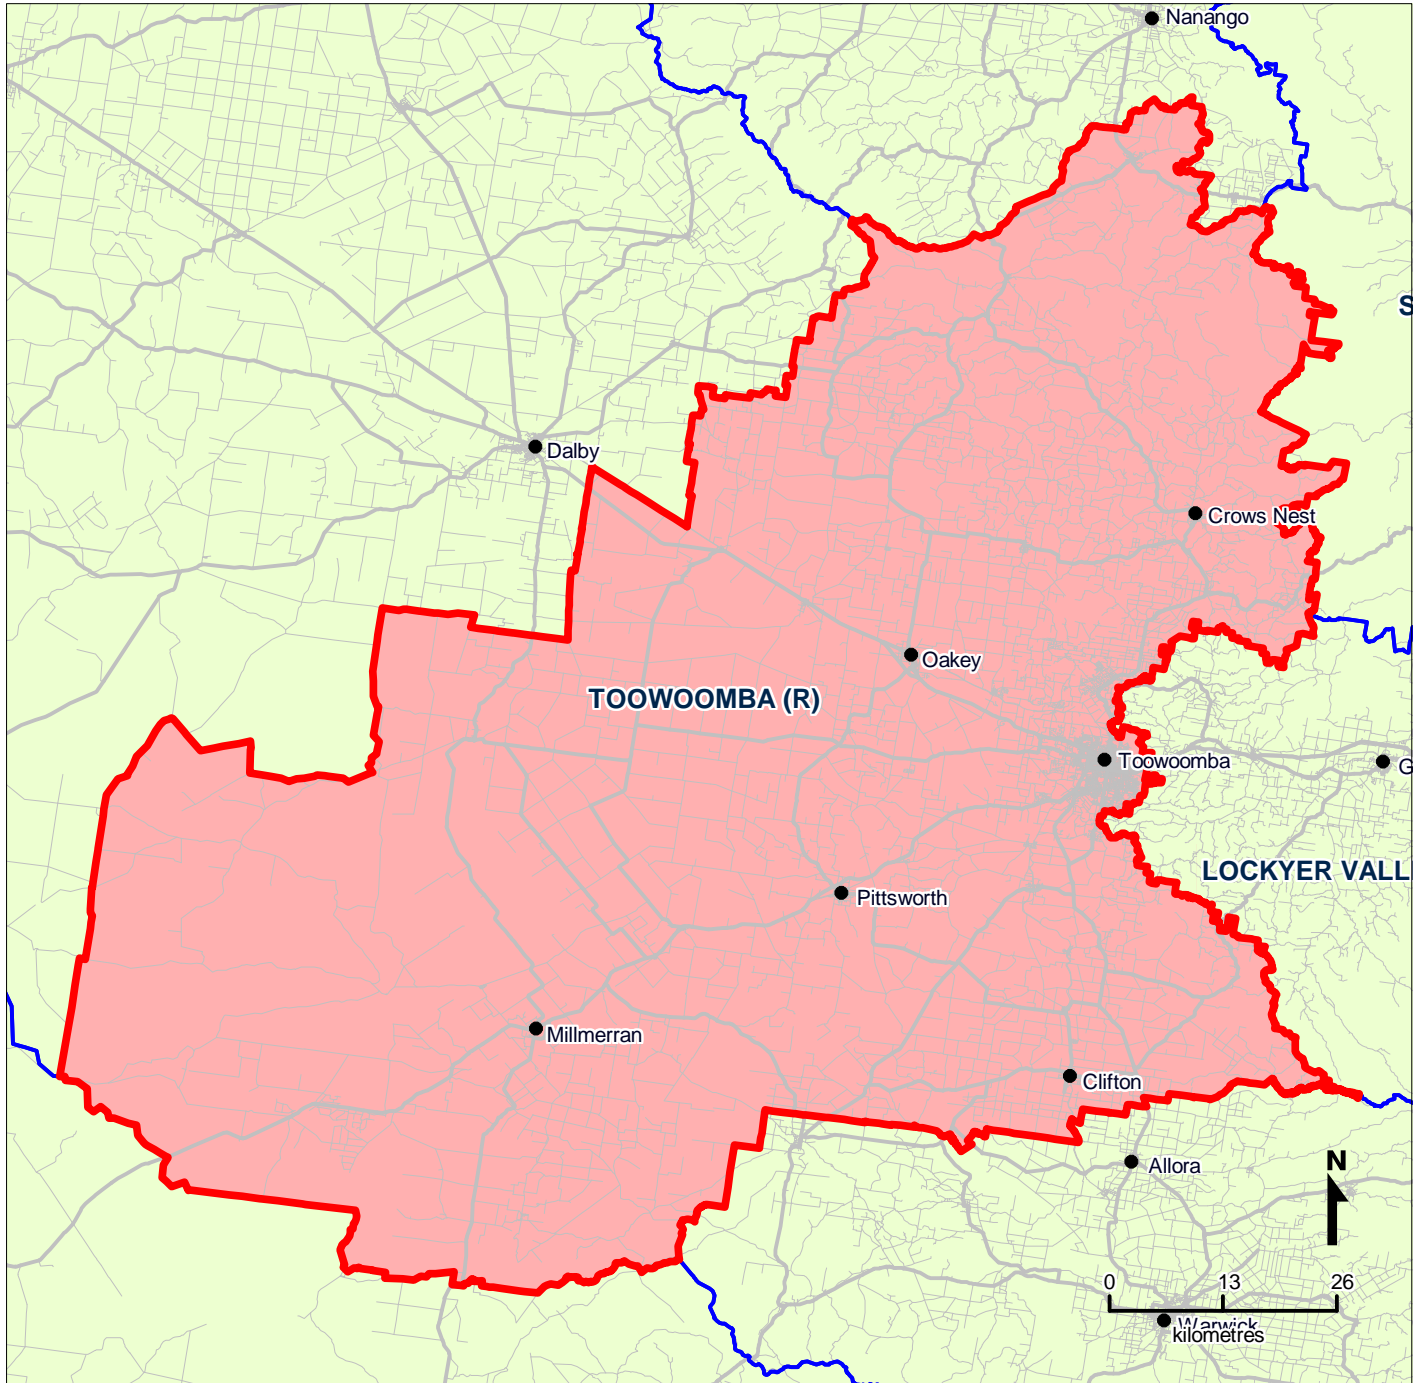

Queensland Local Government Areas (LGA), 2008 - Toowoomba (R) (ASGC Code 36910)

LEGEND

- SELECTED REGION**
- LOCAL GOVERNMENT AREA BOUNDARY**
- Road Network**
- Cities/Towns**

Map produced by Office of Economic and Statistical Research, Queensland Treasury (www.oesr.qld.gov.au/maps). Data sourced from Australian Bureau of Statistics, Australian Standard Geographical Classification (ASGC), 2008 (cat. no. 1216.0) Queensland Government, State Digital Road Network (SDRN), December 2008
© The State of Queensland (Queensland Treasury) 2009