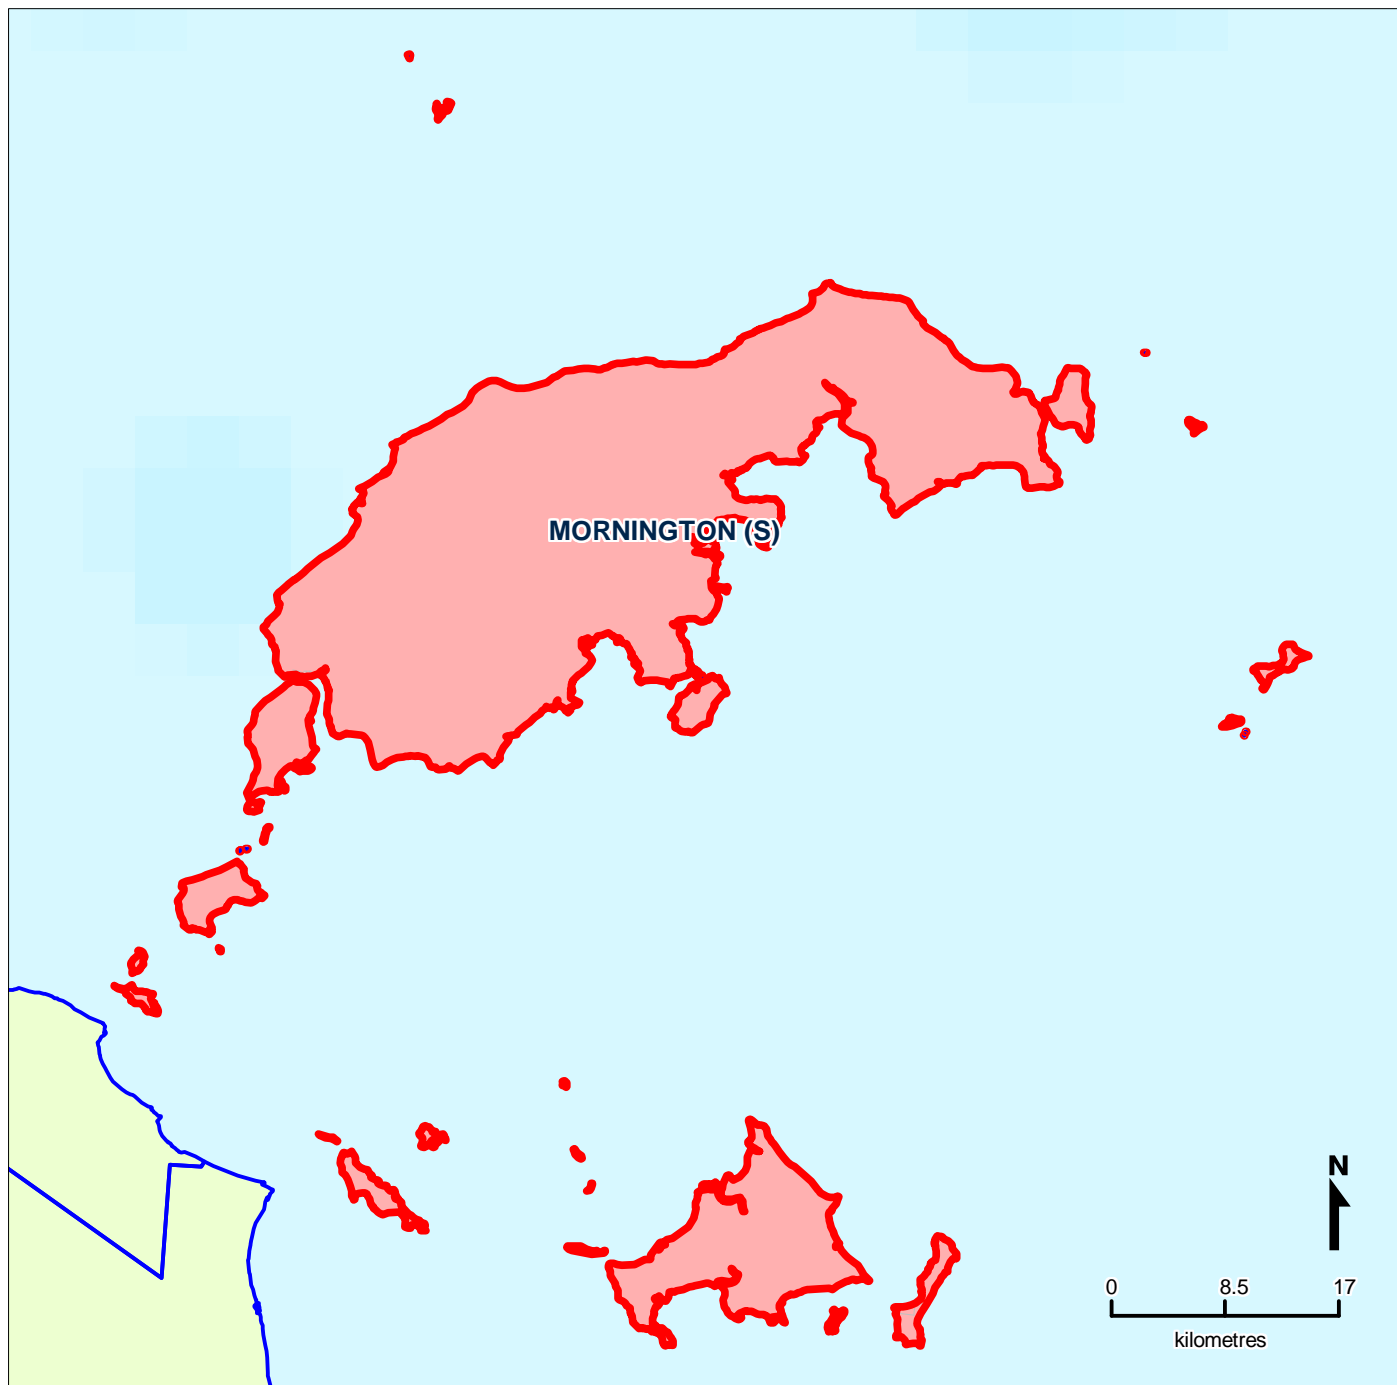

Queensland Local Government Areas (LGA), 2008 - Mornington (S) (ASGC Code 35250)

LEGEND

-  SELECTED REGION
-  LOCAL GOVERNMENT AREA BOUNDARY
-  Road Network
-  Cities/Towns

Queensland Government
Treasury

Map produced by Office of Economic and Statistical Research, Queensland Treasury (www.oesr.qld.gov.au/maps). Data sourced from Australian Bureau of Statistics, Australian Standard Geographical Classification (ASGC), 2008 (cat. no. 1216.0) Queensland Government, State Digital Road Network (SDRN), December 2008
© The State of Queensland (Queensland Treasury) 2009