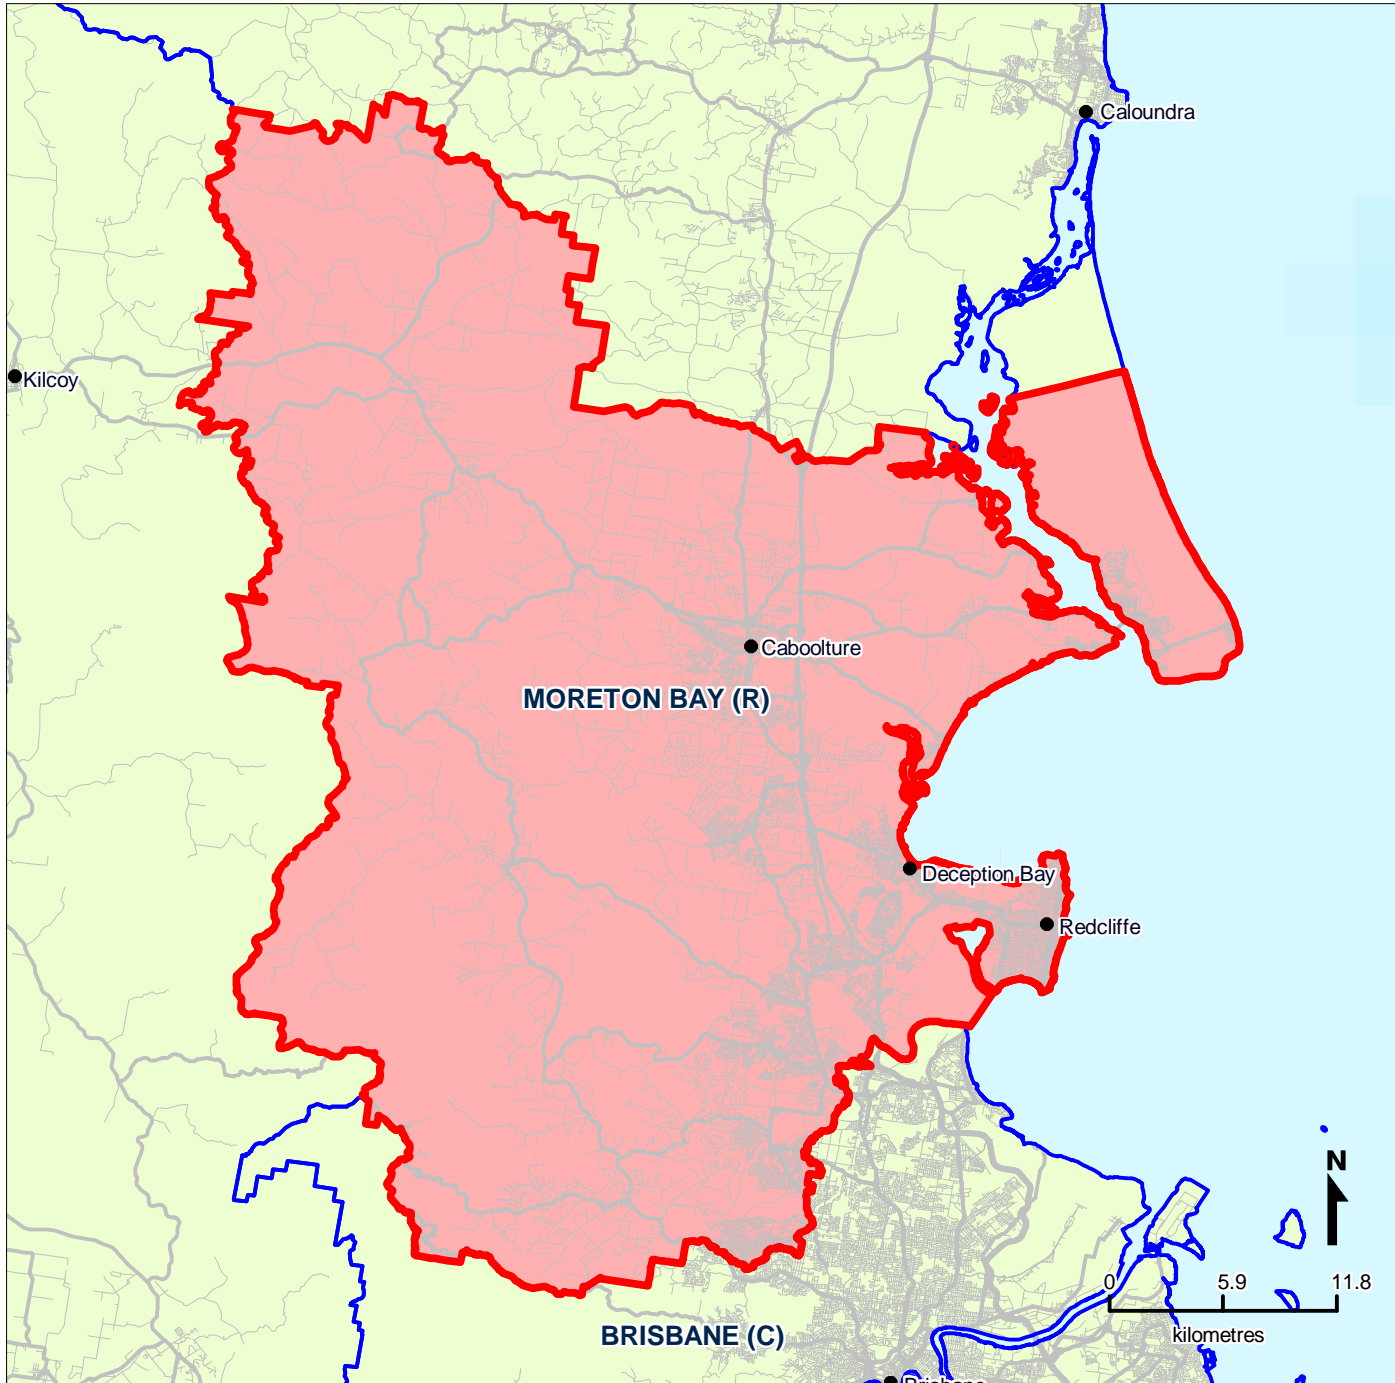

# Queensland Local Government Areas (LGA), 2008 - Moreton Bay (R) (ASGC Code 35010)

**LEGEND**

- SELECTED REGION**
- LOCAL GOVERNMENT AREA BOUNDARY**
- Road Network**
- Cities/Towns**

**Queensland Government**  
Treasury

Map produced by Office of Economic and Statistical Research, Queensland Treasury ([www.oesr.qld.gov.au/maps](http://www.oesr.qld.gov.au/maps)). Data sourced from Australian Bureau of Statistics, Australian Standard Geographical Classification (ASGC), 2008 (cat. no. 1216.0) Queensland Government, State Digital Road Network (SDRN), December 2008  
© The State of Queensland (Queensland Treasury) 2009