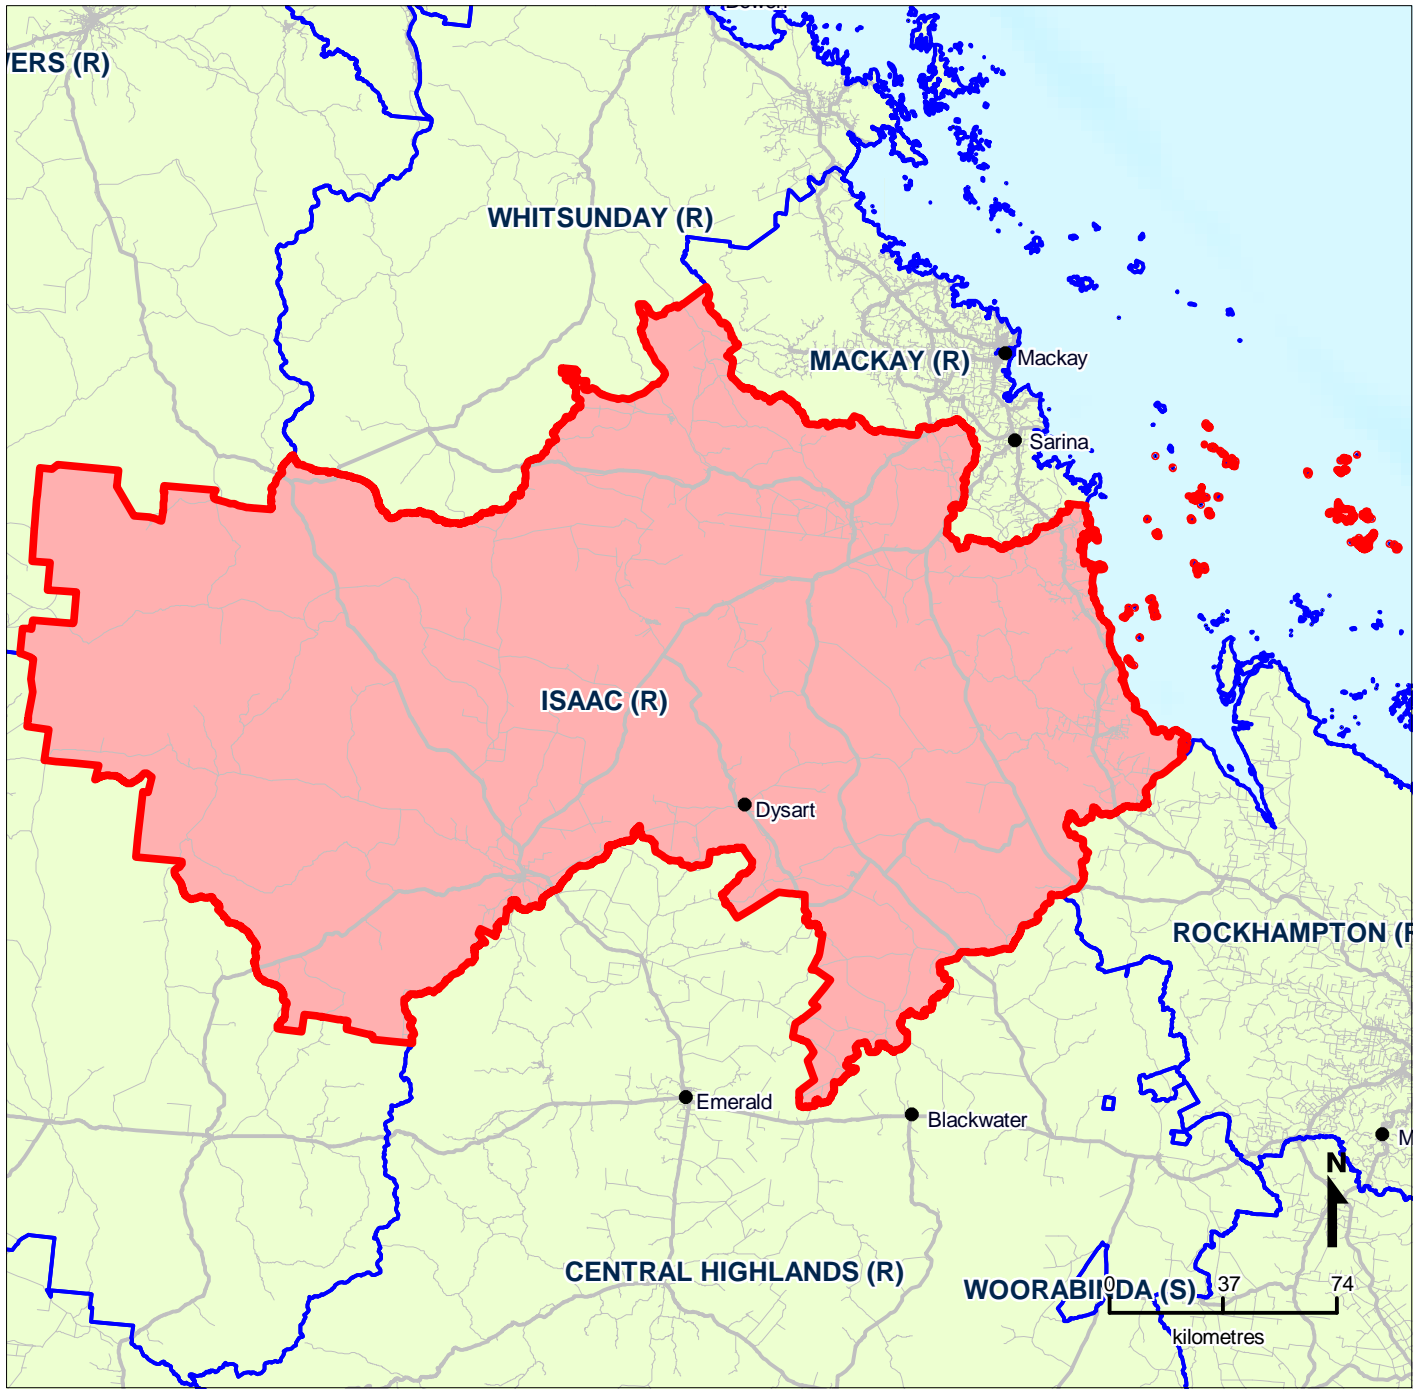

Queensland Local Government Areas (LGA), 2008 - Isaac (R) (ASGC Code 33980)

LEGEND

- SELECTED REGION**
- LOCAL GOVERNMENT AREA BOUNDARY**
- Road Network**
- Cities/Towns**

Map produced by Office of Economic and Statistical Research, Queensland Treasury (www.oesr.qld.gov.au/maps). Data sourced from Australian Bureau of Statistics, Australian Standard Geographical Classification (ASGC), 2008 (cat. no. 1216.0) Queensland Government, State Digital Road Network (SDRN), December 2008
 © The State of Queensland (Queensland Treasury) 2009