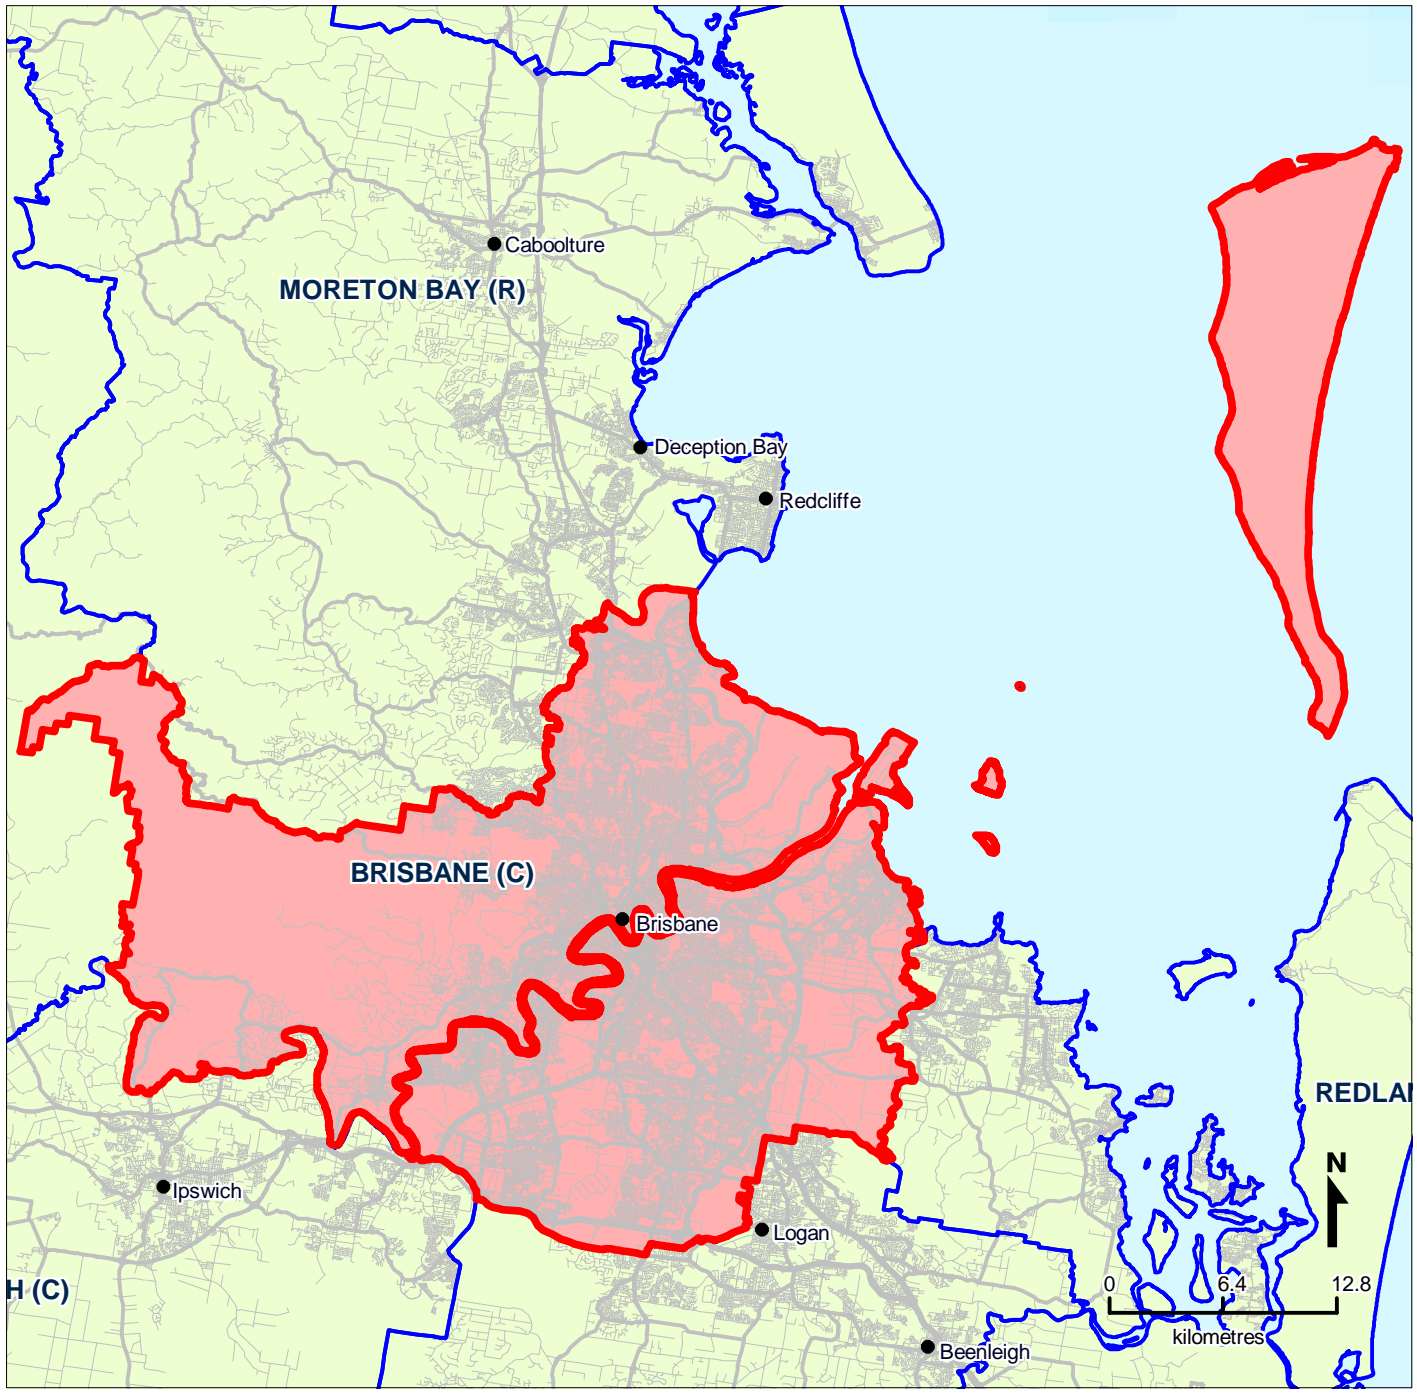

Queensland Local Government Areas (LGA), 2008 - Brisbane (C) (ASGC Code 31000)

LEGEND

- SELECTED REGION**
- LOCAL GOVERNMENT AREA BOUNDARY**
- Road Network**
- Cities/Towns**

Map produced by Office of Economic and Statistical Research, Queensland Treasury (www.oesr.qld.gov.au/maps). Data sourced from Australian Bureau of Statistics, Australian Standard Geographical Classification (ASGC), 2008 (cat. no. 1216.0) Queensland Government, State Digital Road Network (SDRN), December 2008
 © The State of Queensland (Queensland Treasury) 2009